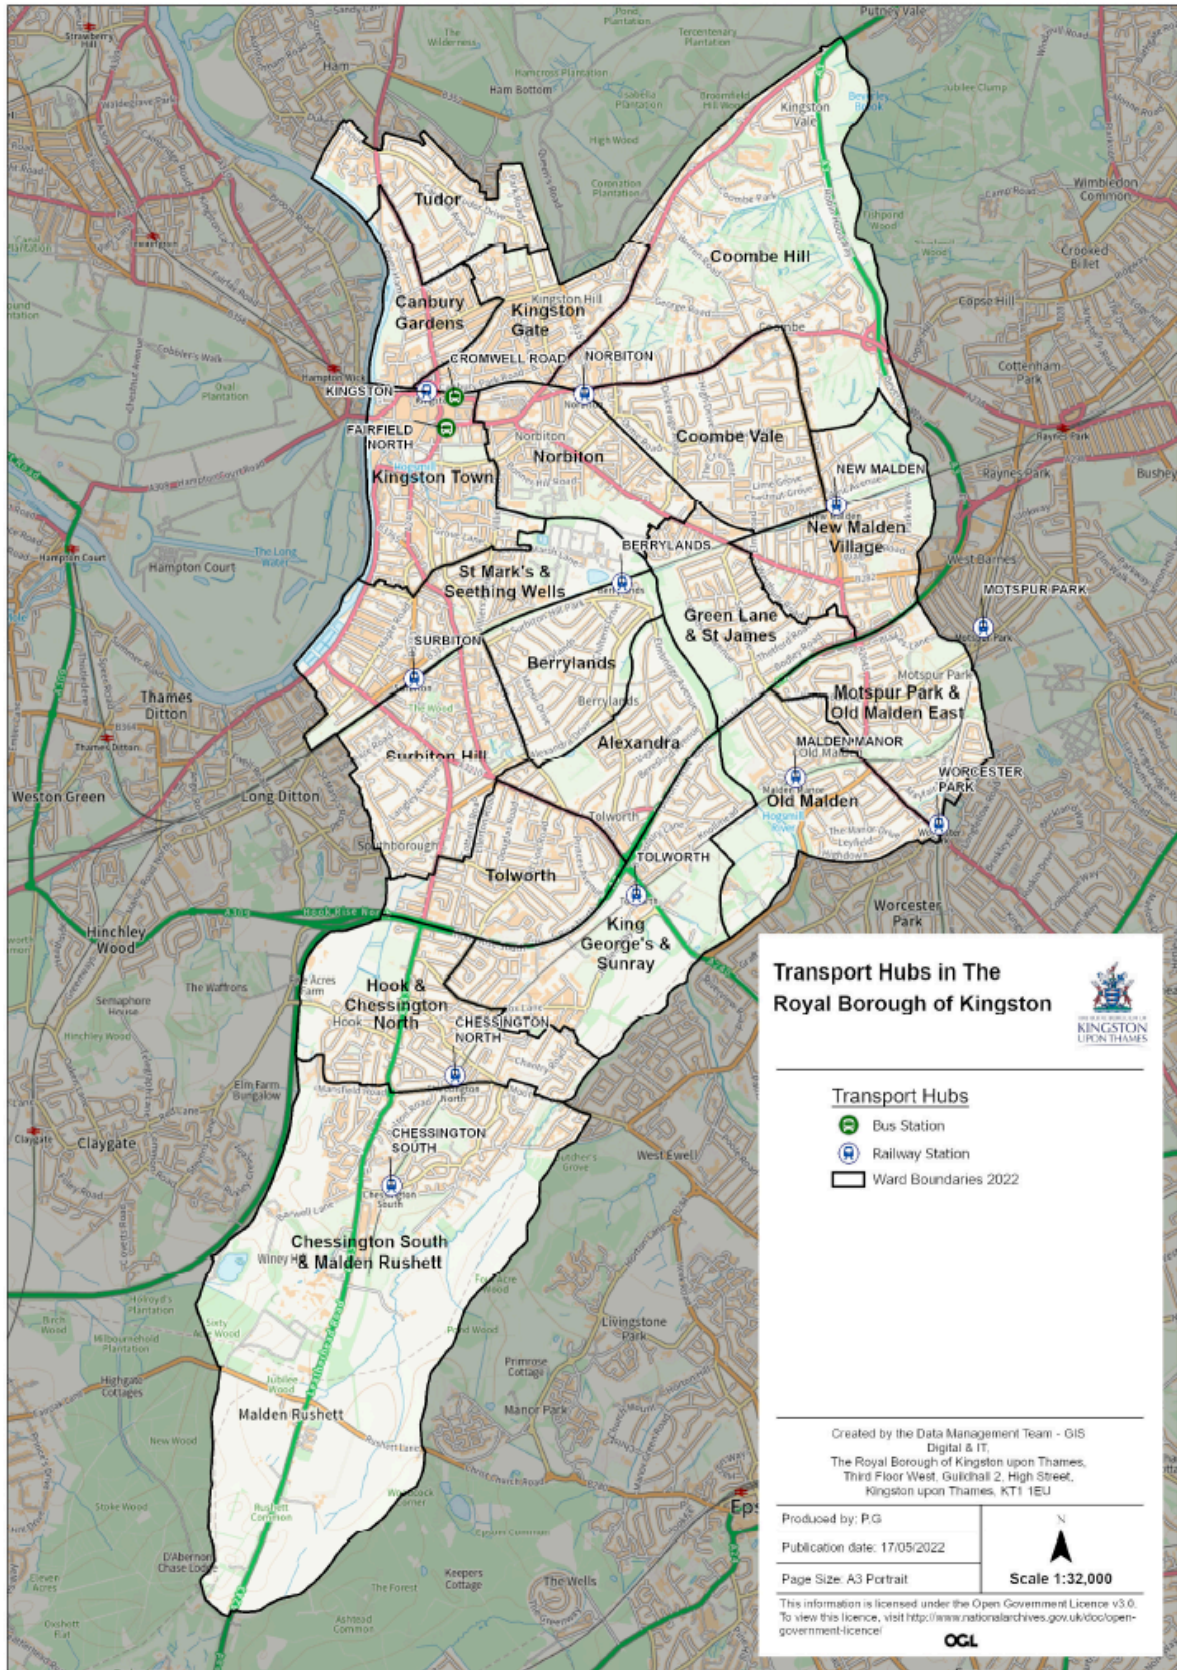

Gambling Act 2005

Local Area Profile

**This document accompanies the
Statement of Policy and Principles
2025 - 2027**

This document was published on: 20 December 2024

This page has been intentionally left blank

Contents

	Page
Map 1: Borough map	4
Map 2: Transportation hubs and main roads	5
Map 3: Location of licensed venues	6
Map 4: Location of drug and alcohol services	7
Map 5: Education facilities and children's centres	8
Map 6: Income domain with gambling premises	9
Map 7: Employment domain with gambling premises	10

Map 1: Borough map

Map 2: Transportation Hubs and main roads

Map 3: Location of licensed venues (Correct on 26 June 2024)

Map 4: Location of drug and alcohol services

Map 5: Education facilities and children's centres

Map 6: Income domain with gambling premises

Map 7: Employment domain with gambling premises