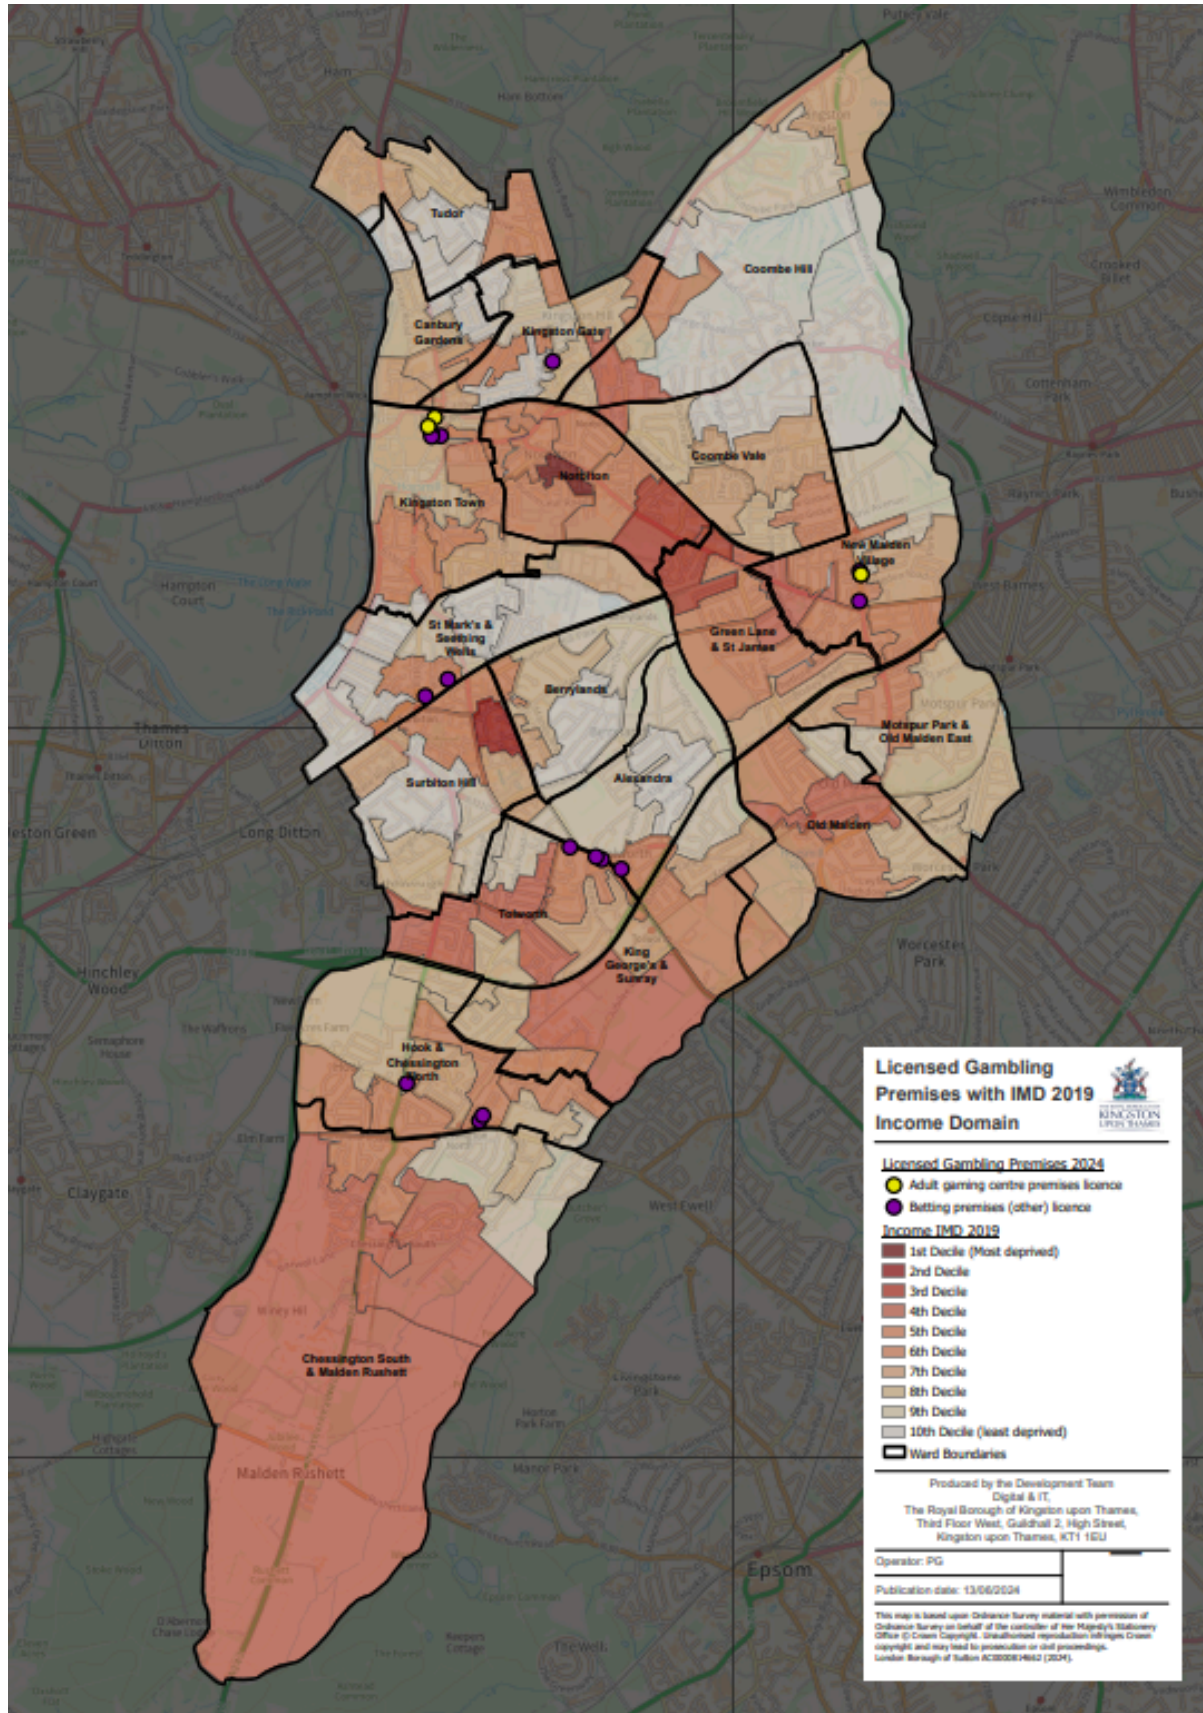

Gambling Act 2005

Local Area Profile

**This document accompanies the
Statement of Policy and Principles
2025 - 2027**

This document was published on: 20 December 2024

This page has been intentionally left blank

Contents

	Page
Map 1: Borough map	4
Map 2: Transportation hubs and main roads	5
Map 3: Location of licensed venues	6
Map 4: Location of drug and alcohol services	7
Map 5: Education facilities and children's centres	8
Map 6: Income domain with gambling premises	9
Map 7: Employment domain with gambling premises	10

Map 1: Borough map

Map 2: Transportation Hubs and main roads

Map 3: Location of licensed venues (Correct on 26 June 2024)

Map 4: Location of drug and alcohol services

Map 5: Education facilities and children's centres

Map 6: Income domain with gambling premises

Map 7: Employment domain with gambling premises