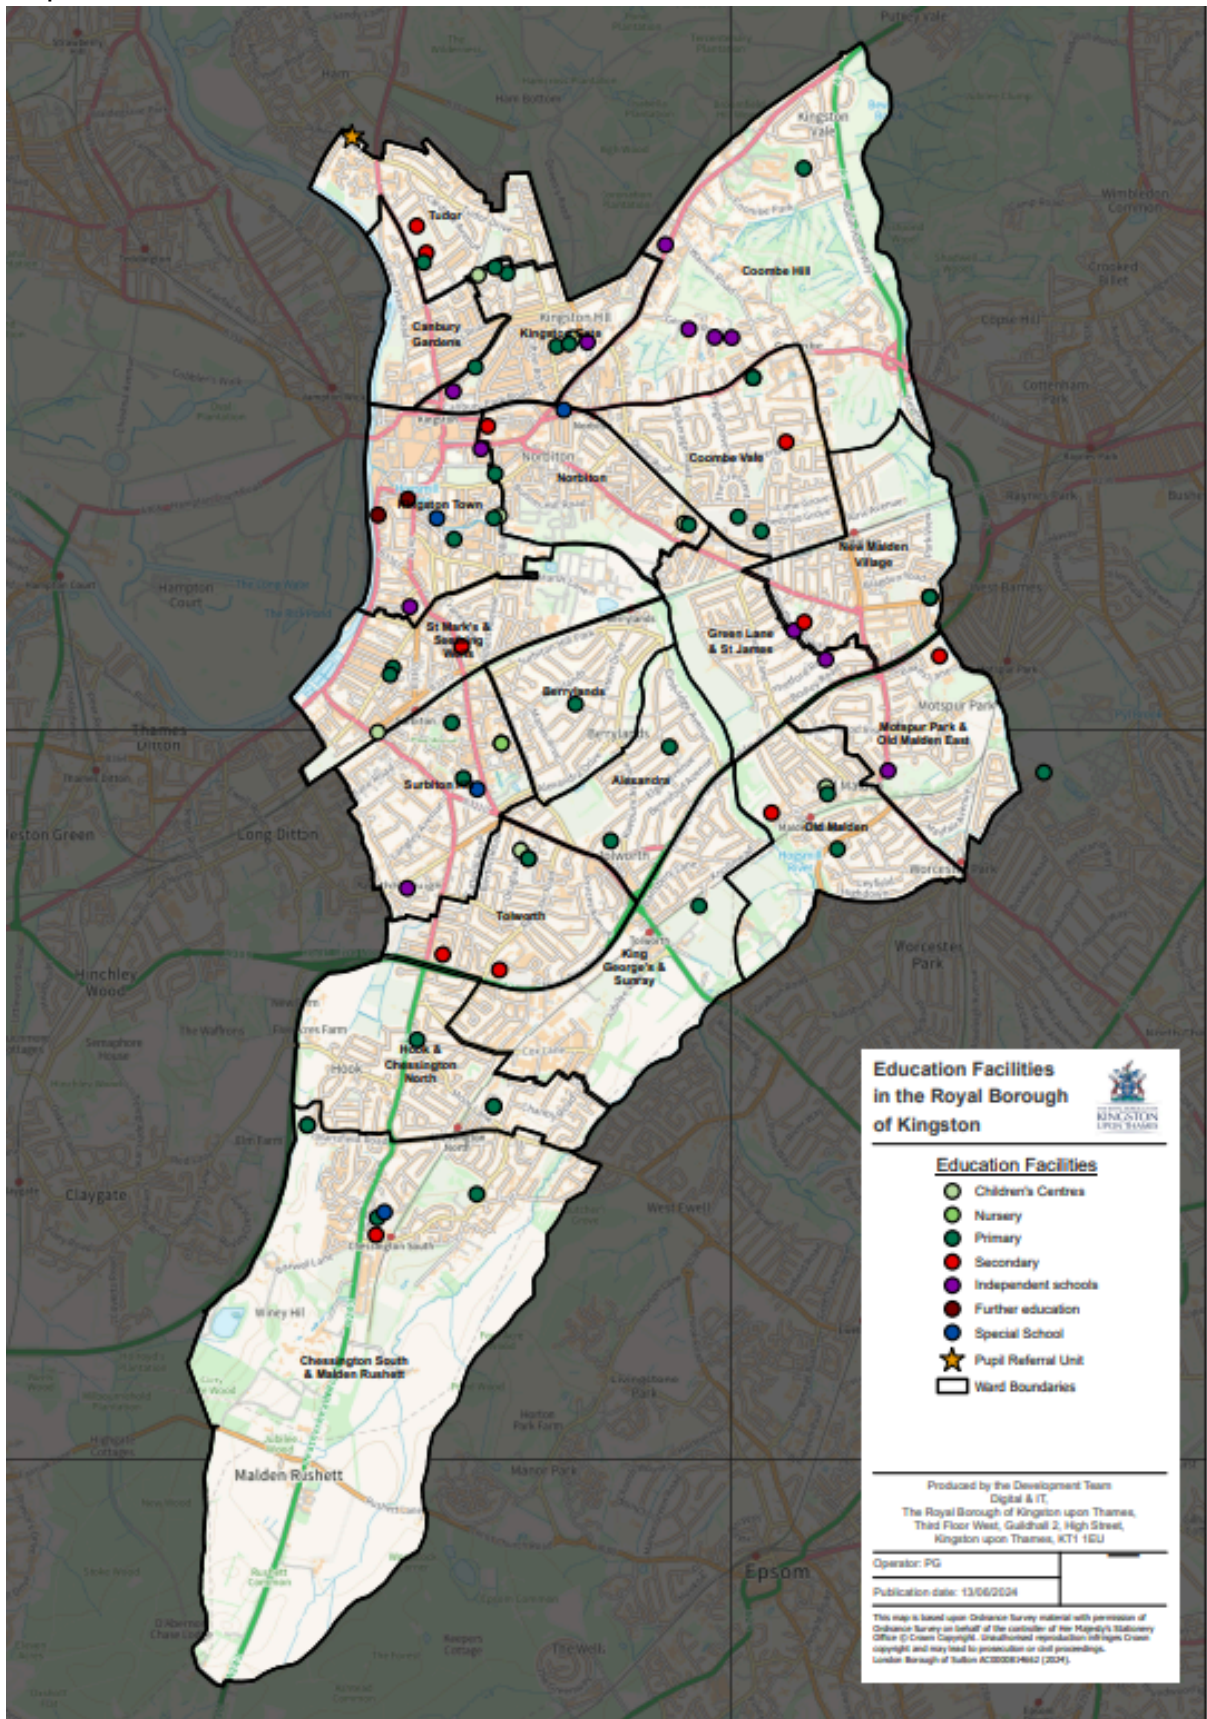

Gambling Act 2005

Local Area Profile

**This document accompanies the
Statement of Policy and Principles
2025 - 2027**

This document was published on: 20 December 2024

This page has been intentionally left blank

Contents

	Page
Map 1: Borough map	4
Map 2: Transportation hubs and main roads	5
Map 3: Location of licensed venues	6
Map 4: Location of drug and alcohol services	7
Map 5: Education facilities and children's centres	8
Map 6: Income domain with gambling premises	9
Map 7: Employment domain with gambling premises	10

Map 1: Borough map

Map 2: Transportation Hubs and main roads

Map 3: Location of licensed venues (Correct on 26 June 2024)

Map 4: Location of drug and alcohol services

Map 5: Education facilities and children's centres

Map 6: Income domain with gambling premises

Map 7: Employment domain with gambling premises