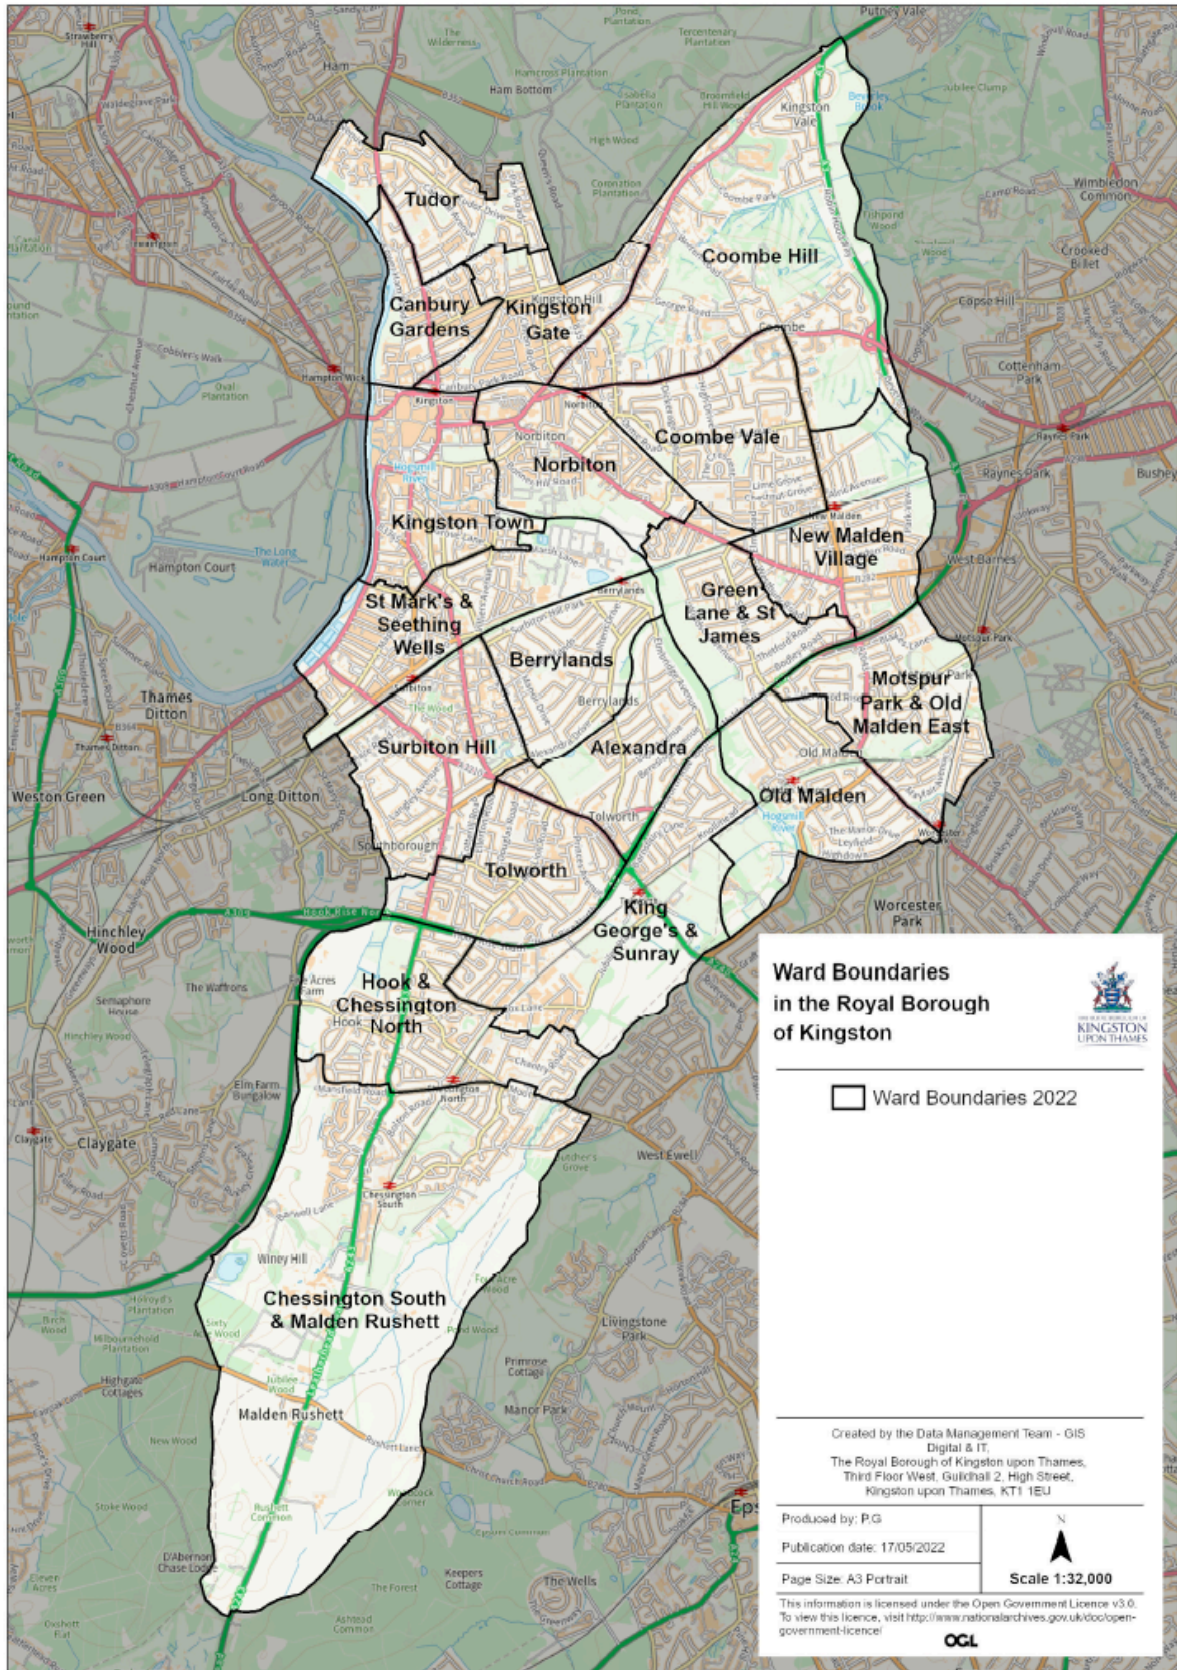

Gambling Act 2005

Local Area Profile

**This document accompanies the
Statement of Policy and Principles
2025 - 2027**

This document was published on: 20 December 2024

This page has been intentionally left blank

Contents

	Page
Map 1: Borough map	4
Map 2: Transportation hubs and main roads	5
Map 3: Location of licensed venues	6
Map 4: Location of drug and alcohol services	7
Map 5: Education facilities and children's centres	8
Map 6: Income domain with gambling premises	9
Map 7: Employment domain with gambling premises	10

Map 1: Borough map

Map 2: Transportation Hubs and main roads

Map 3: Location of licensed venues (Correct on 26 June 2024)

Map 4: Location of drug and alcohol services

Map 5: Education facilities and children's centres

Map 6: Income domain with gambling premises

Map 7: Employment domain with gambling premises