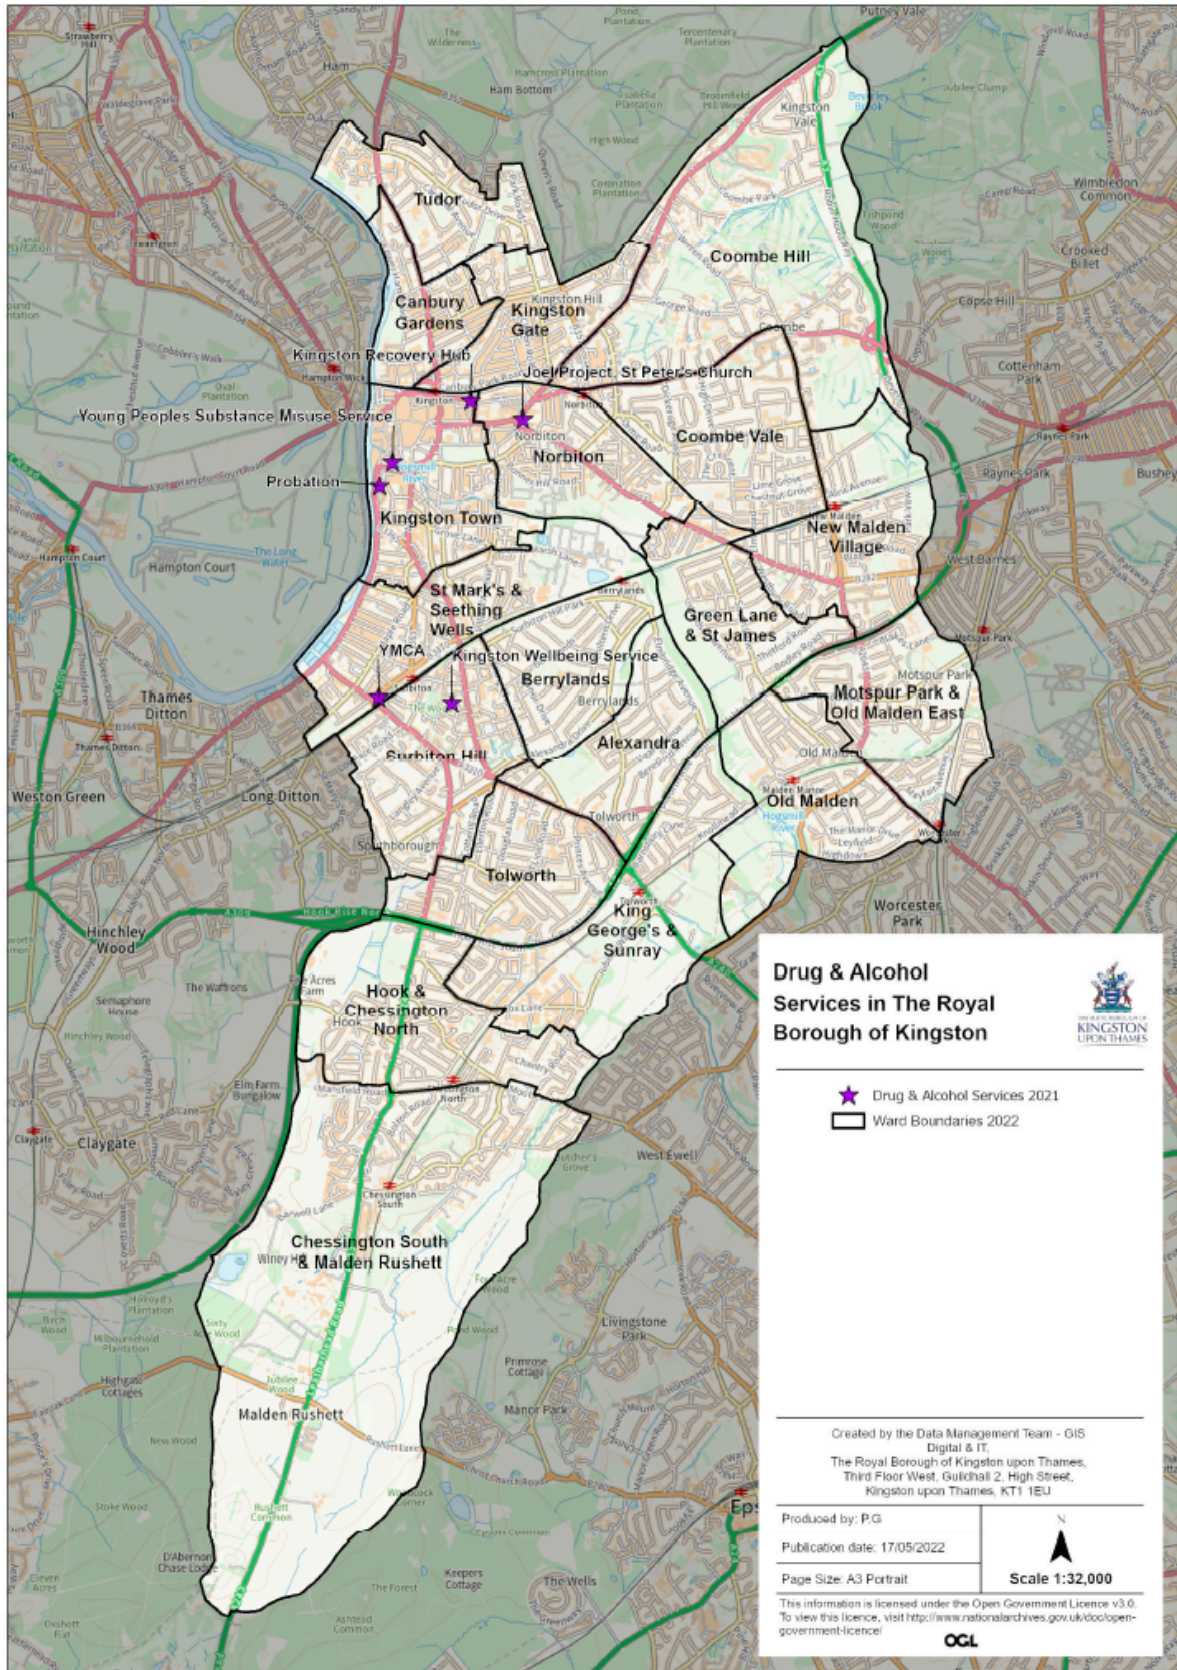

Gambling Act 2005

Local Area Profile

**This document accompanies the
Statement of Policy and Principles
2025 - 2027**

This document was published on: 20 December 2024

This page has been intentionally left blank

Contents

	Page
Map 1: Borough map	4
Map 2: Transportation hubs and main roads	5
Map 3: Location of licensed venues	6
Map 4: Location of drug and alcohol services	7
Map 5: Education facilities and children's centres	8
Map 6: Income domain with gambling premises	9
Map 7: Employment domain with gambling premises	10

Map 1: Borough map

Map 2: Transportation Hubs and main roads

Map 3: Location of licensed venues (Correct on 26 June 2024)

Map 4: Location of drug and alcohol services

Map 5: Education facilities and children's centres

Map 6: Income domain with gambling premises

Map 7: Employment domain with gambling premises