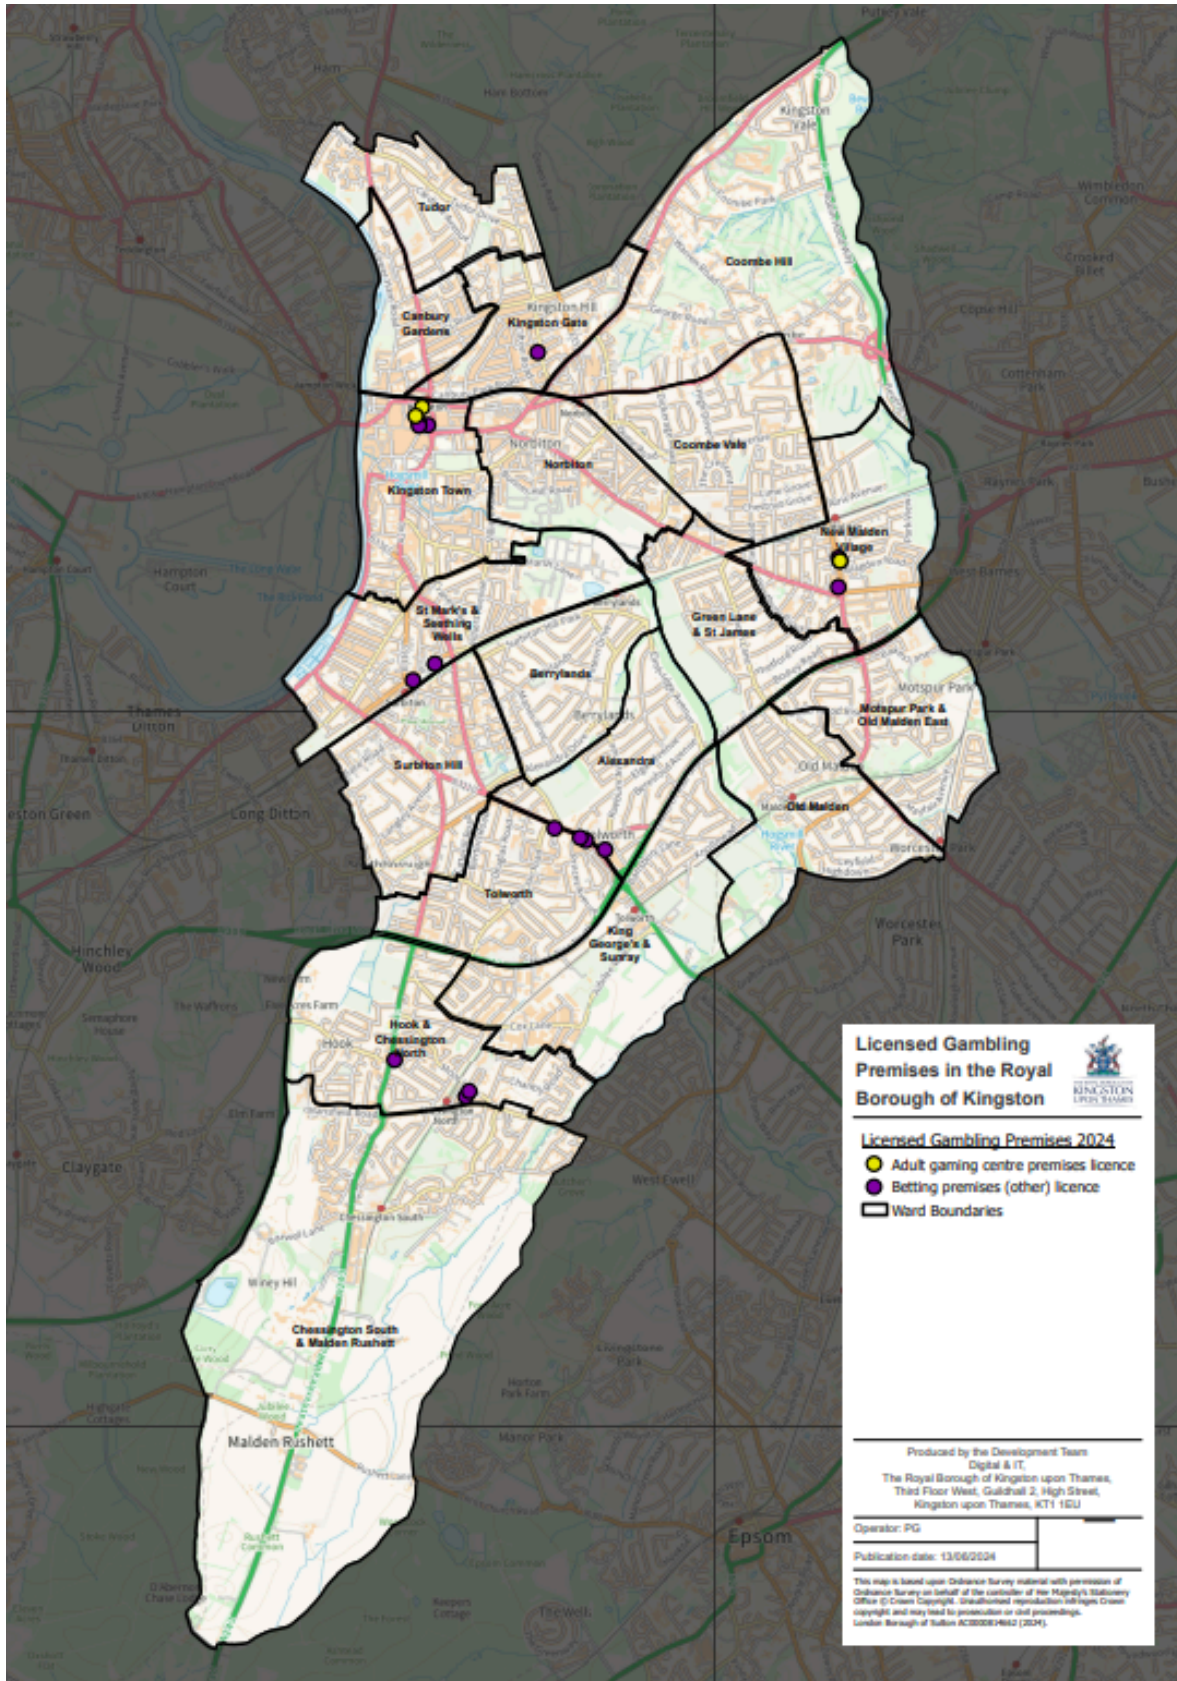

Gambling Act 2005

Local Area Profile

**This document accompanies the
Statement of Policy and Principles
2025 - 2027**

This document was published on: 20 December 2024

This page has been intentionally left blank

Contents

	Page
Map 1: Borough map	4
Map 2: Transportation hubs and main roads	5
Map 3: Location of licensed venues	6
Map 4: Location of drug and alcohol services	7
Map 5: Education facilities and children's centres	8
Map 6: Income domain with gambling premises	9
Map 7: Employment domain with gambling premises	10

Map 1: Borough map

Map 2: Transportation Hubs and main roads

Map 3: Location of licensed venues (Correct on 26 June 2024)

Map 4: Location of drug and alcohol services

Map 5: Education facilities and children's centres

Map 6: Income domain with gambling premises

Map 7: Employment domain with gambling premises