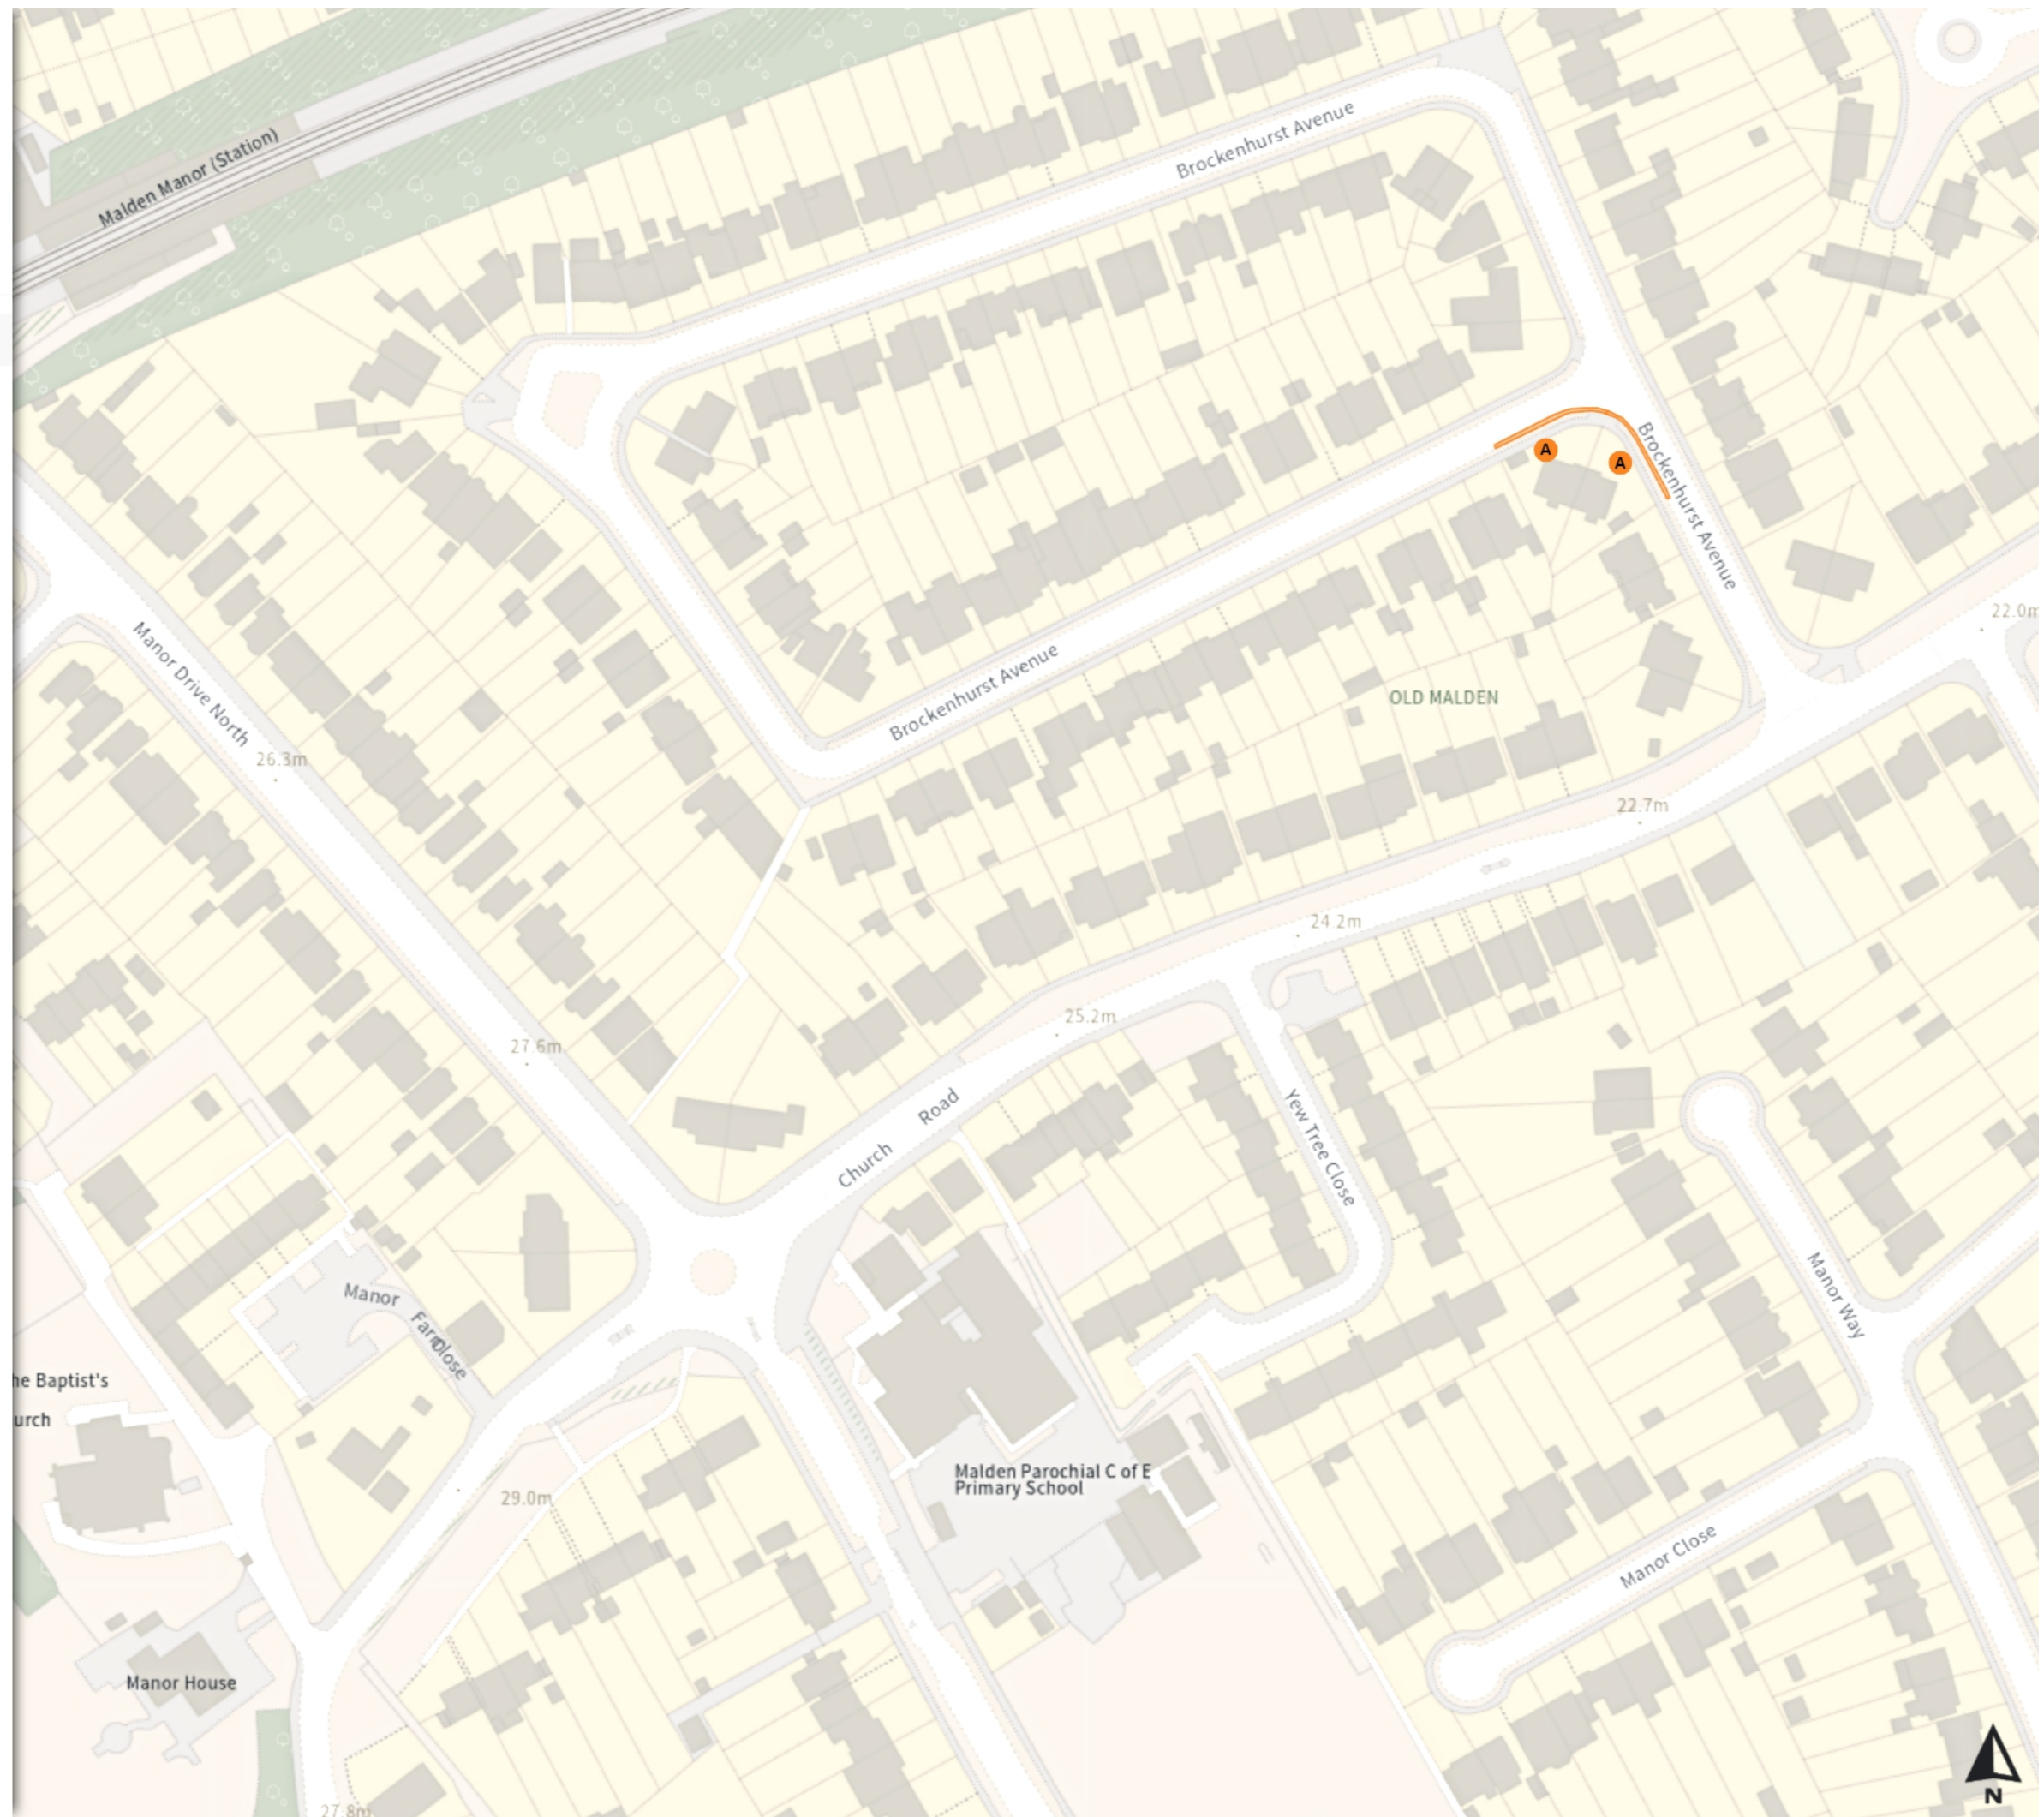

Map 17 of 24

Added

No waiting at any time

At all times

0 20 40 60m

Scale: 1:1250

North-West: 521069.652, 166556.839
South-East: 521521.547, 166172.894

MapKing0085 - Parking Batch

Map 18 of 24

Modified

No waiting at any time

At all times

0 20 40 60m

Scale: 1:1250

North-West: 521500.962, 166567.084
South-East: 521952.891, 166183.177

© Crown copyright and database rights 2024 Ordnance Survey.
You are not permitted to copy, sub-license, distribute or sell any of this data to third parties in any form. Licence number 0100019285