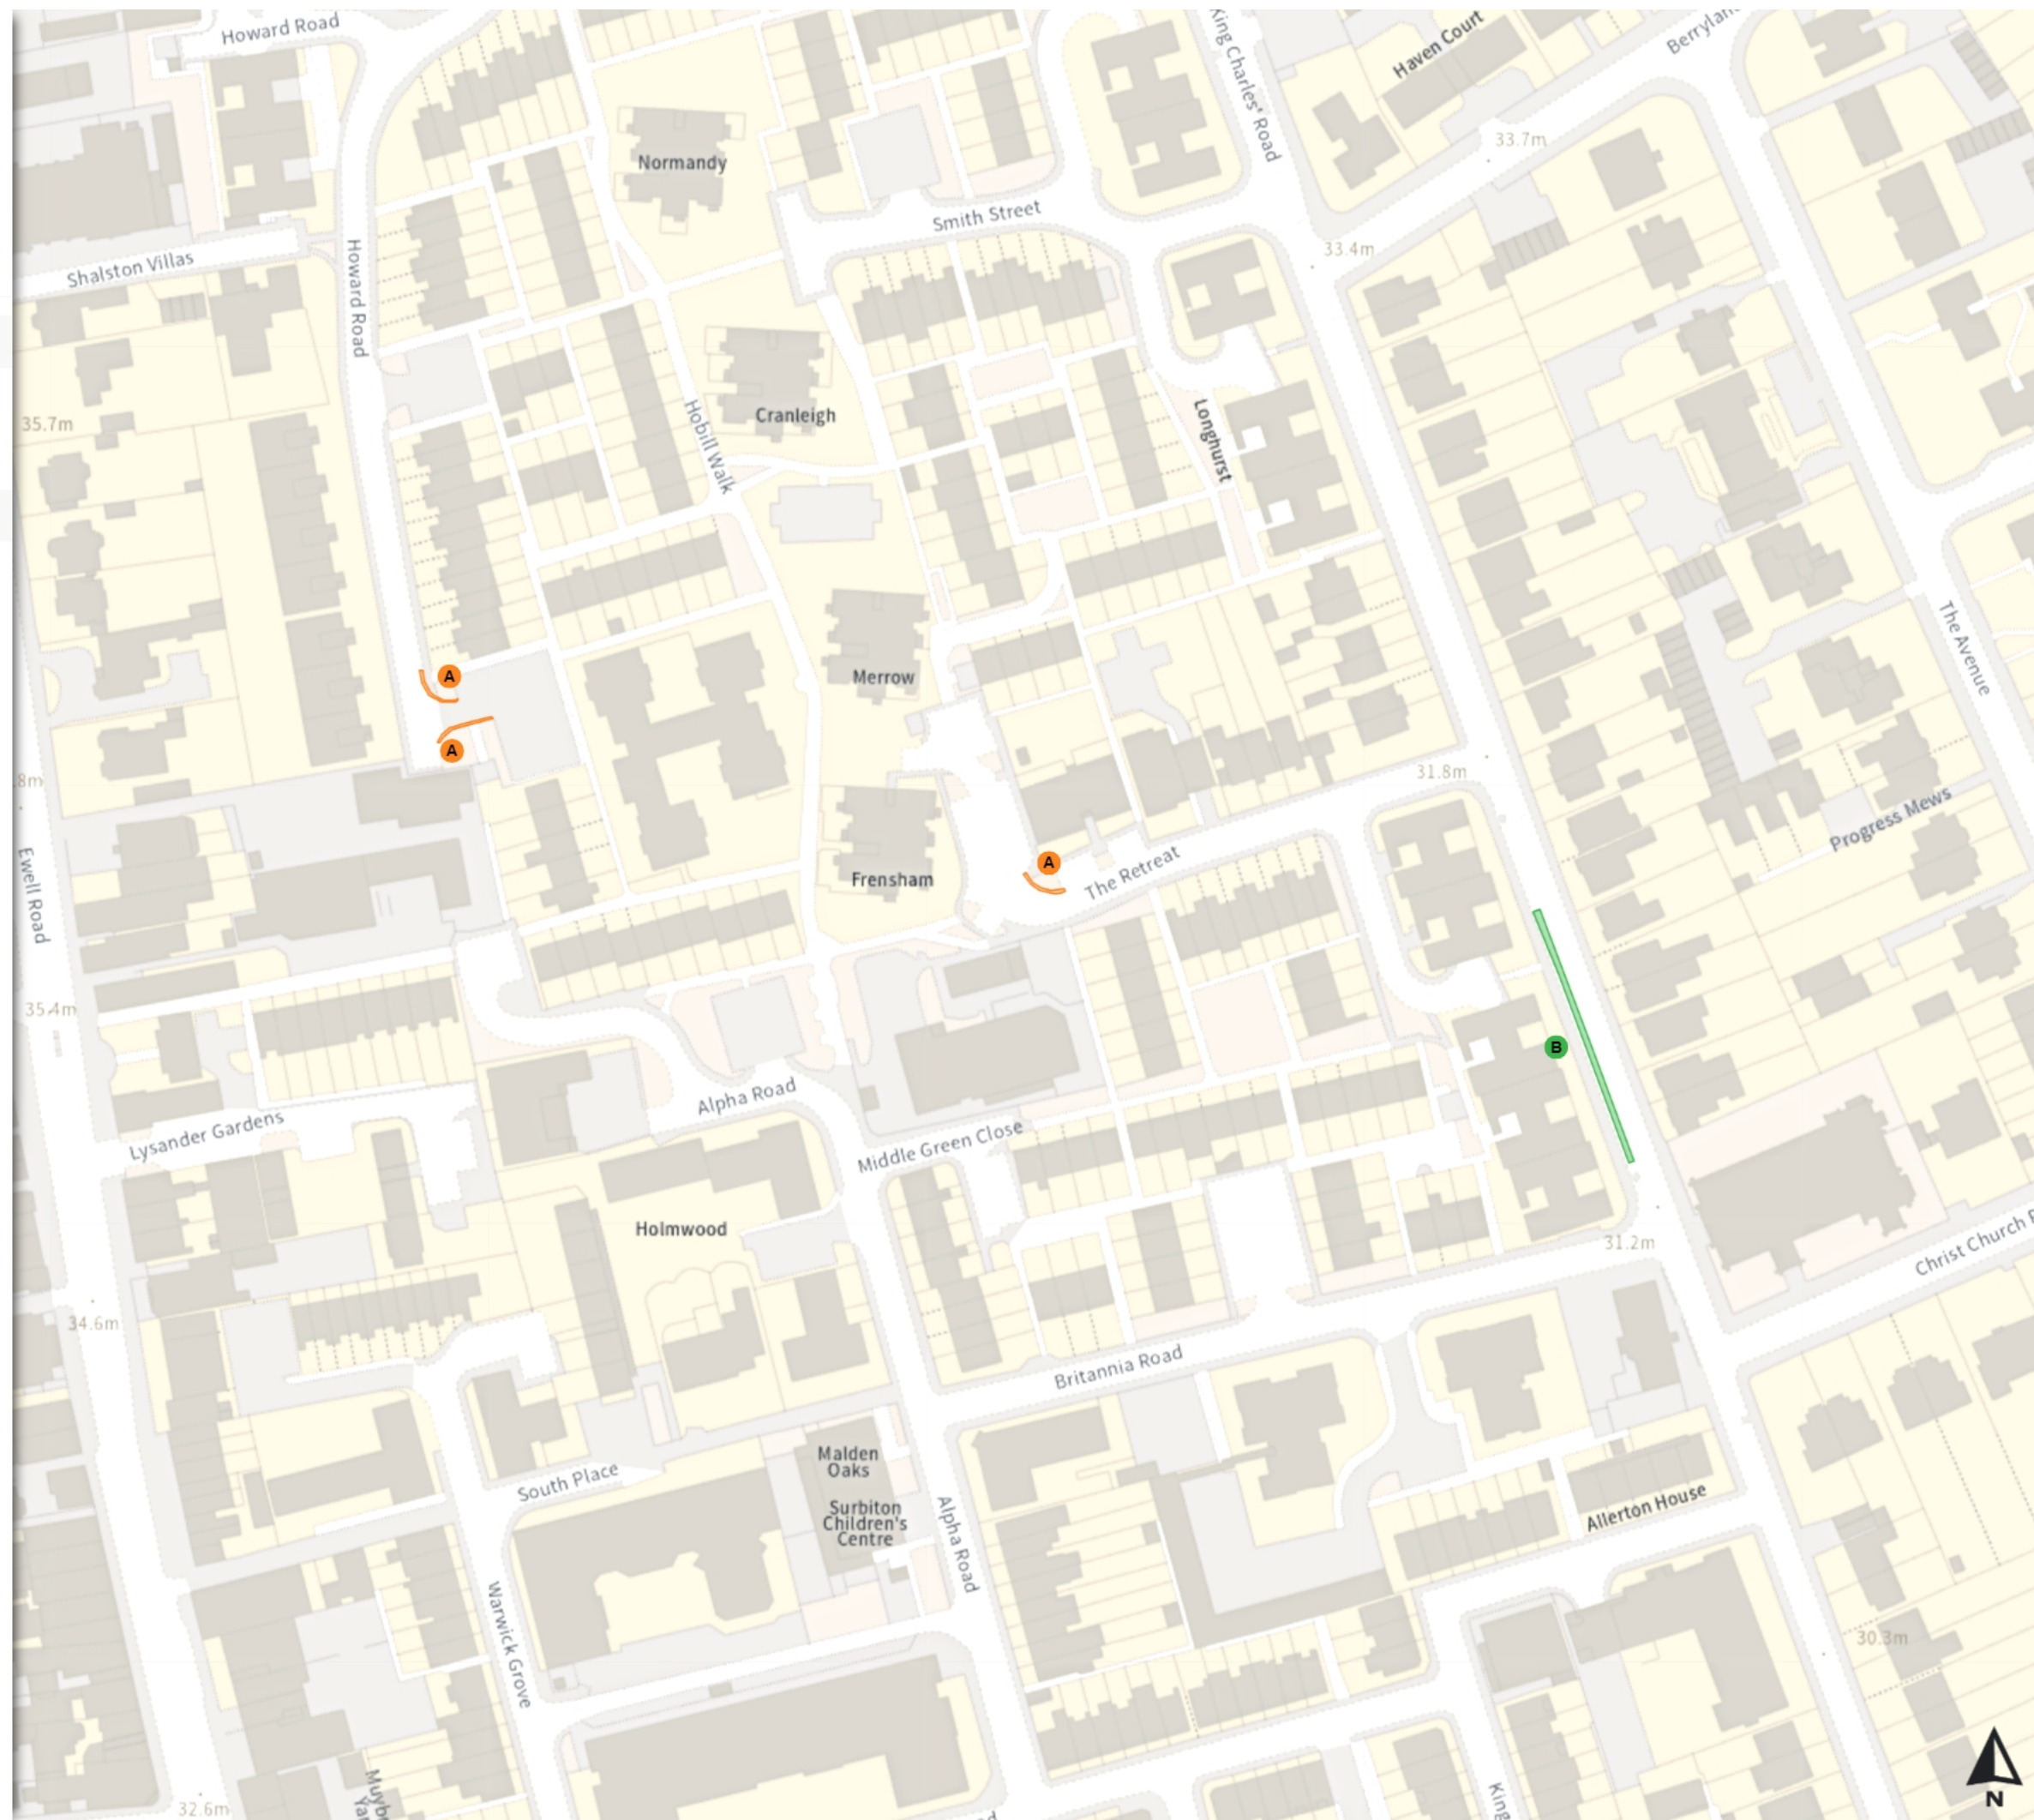

Map 14 of 24

Added

No waiting at any time

At all times

Modified

Free parking place

At all times

0 20 40 60m