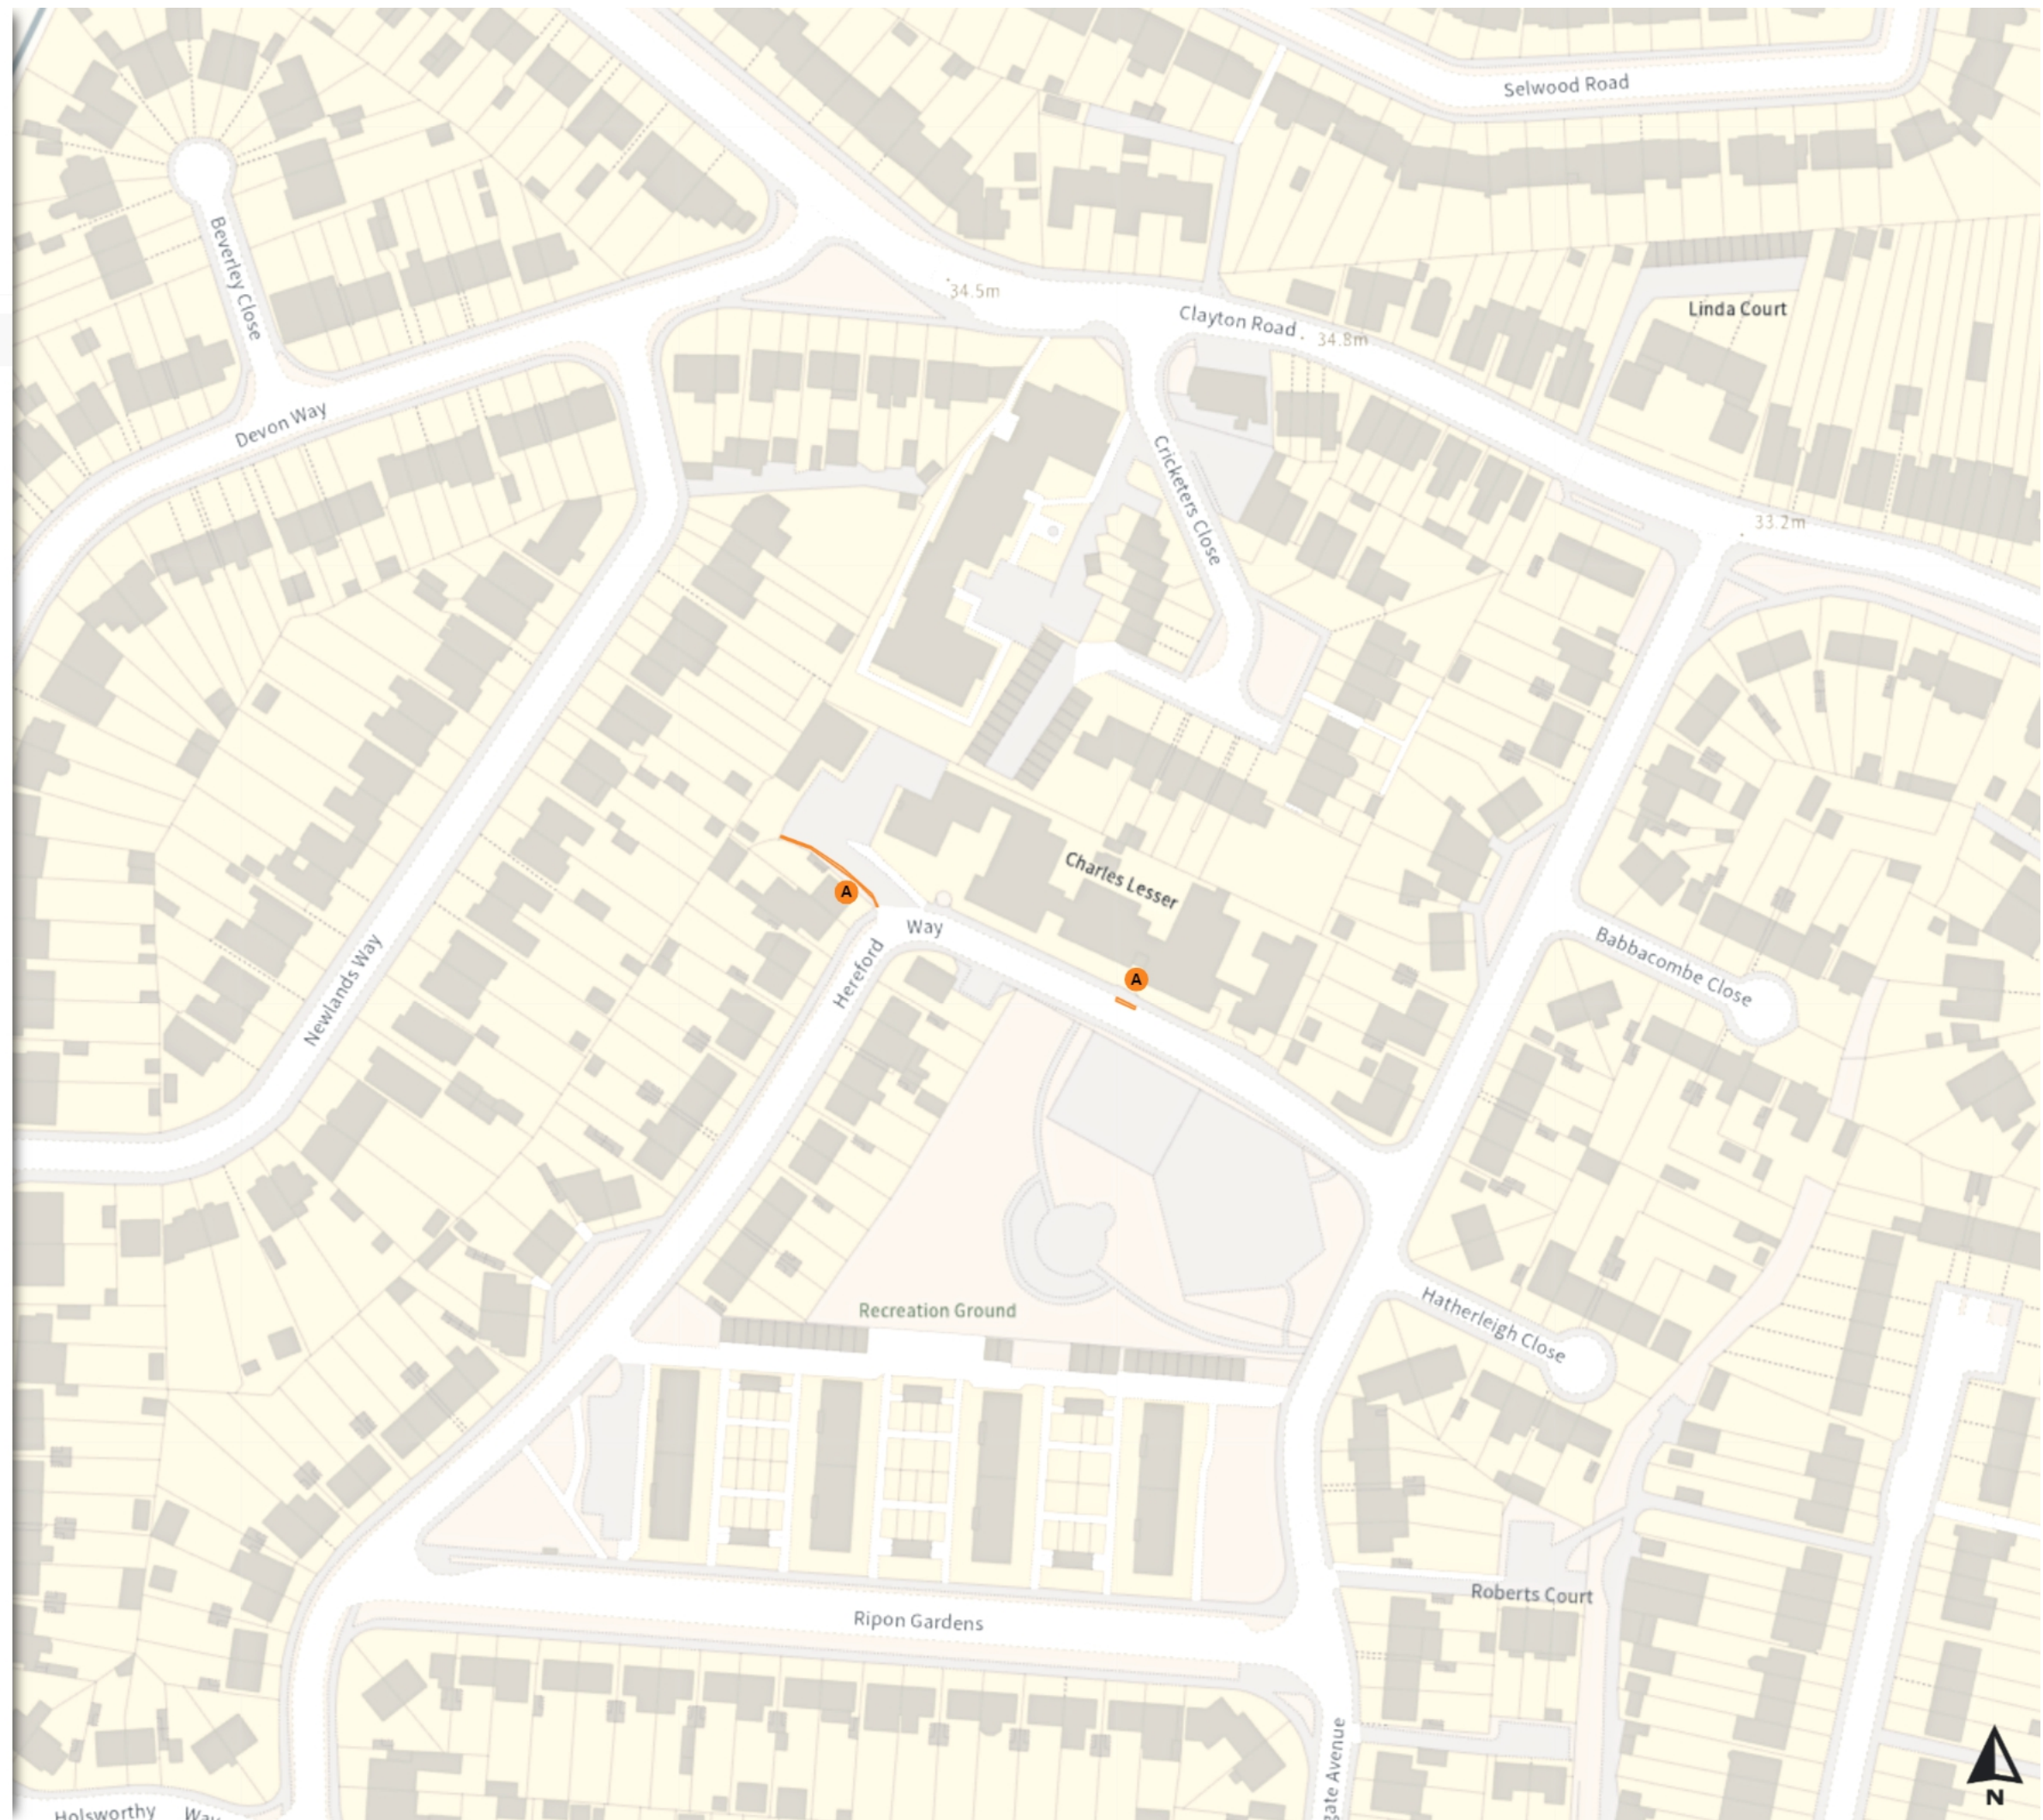

MapKing0085 - Parking Batch

Map 23 of 24

Added

No waiting at any time

At all times

0 20 40 60m

Scale: 1:1250

North-West: 517378.932, 164627.071
South-East: 517830.702, 164242.659

© Crown copyright and database rights 2024 Ordnance Survey.
You are not permitted to copy, sub-license, distribute or sell any of this data to third parties in any form. Licence number 0100019285