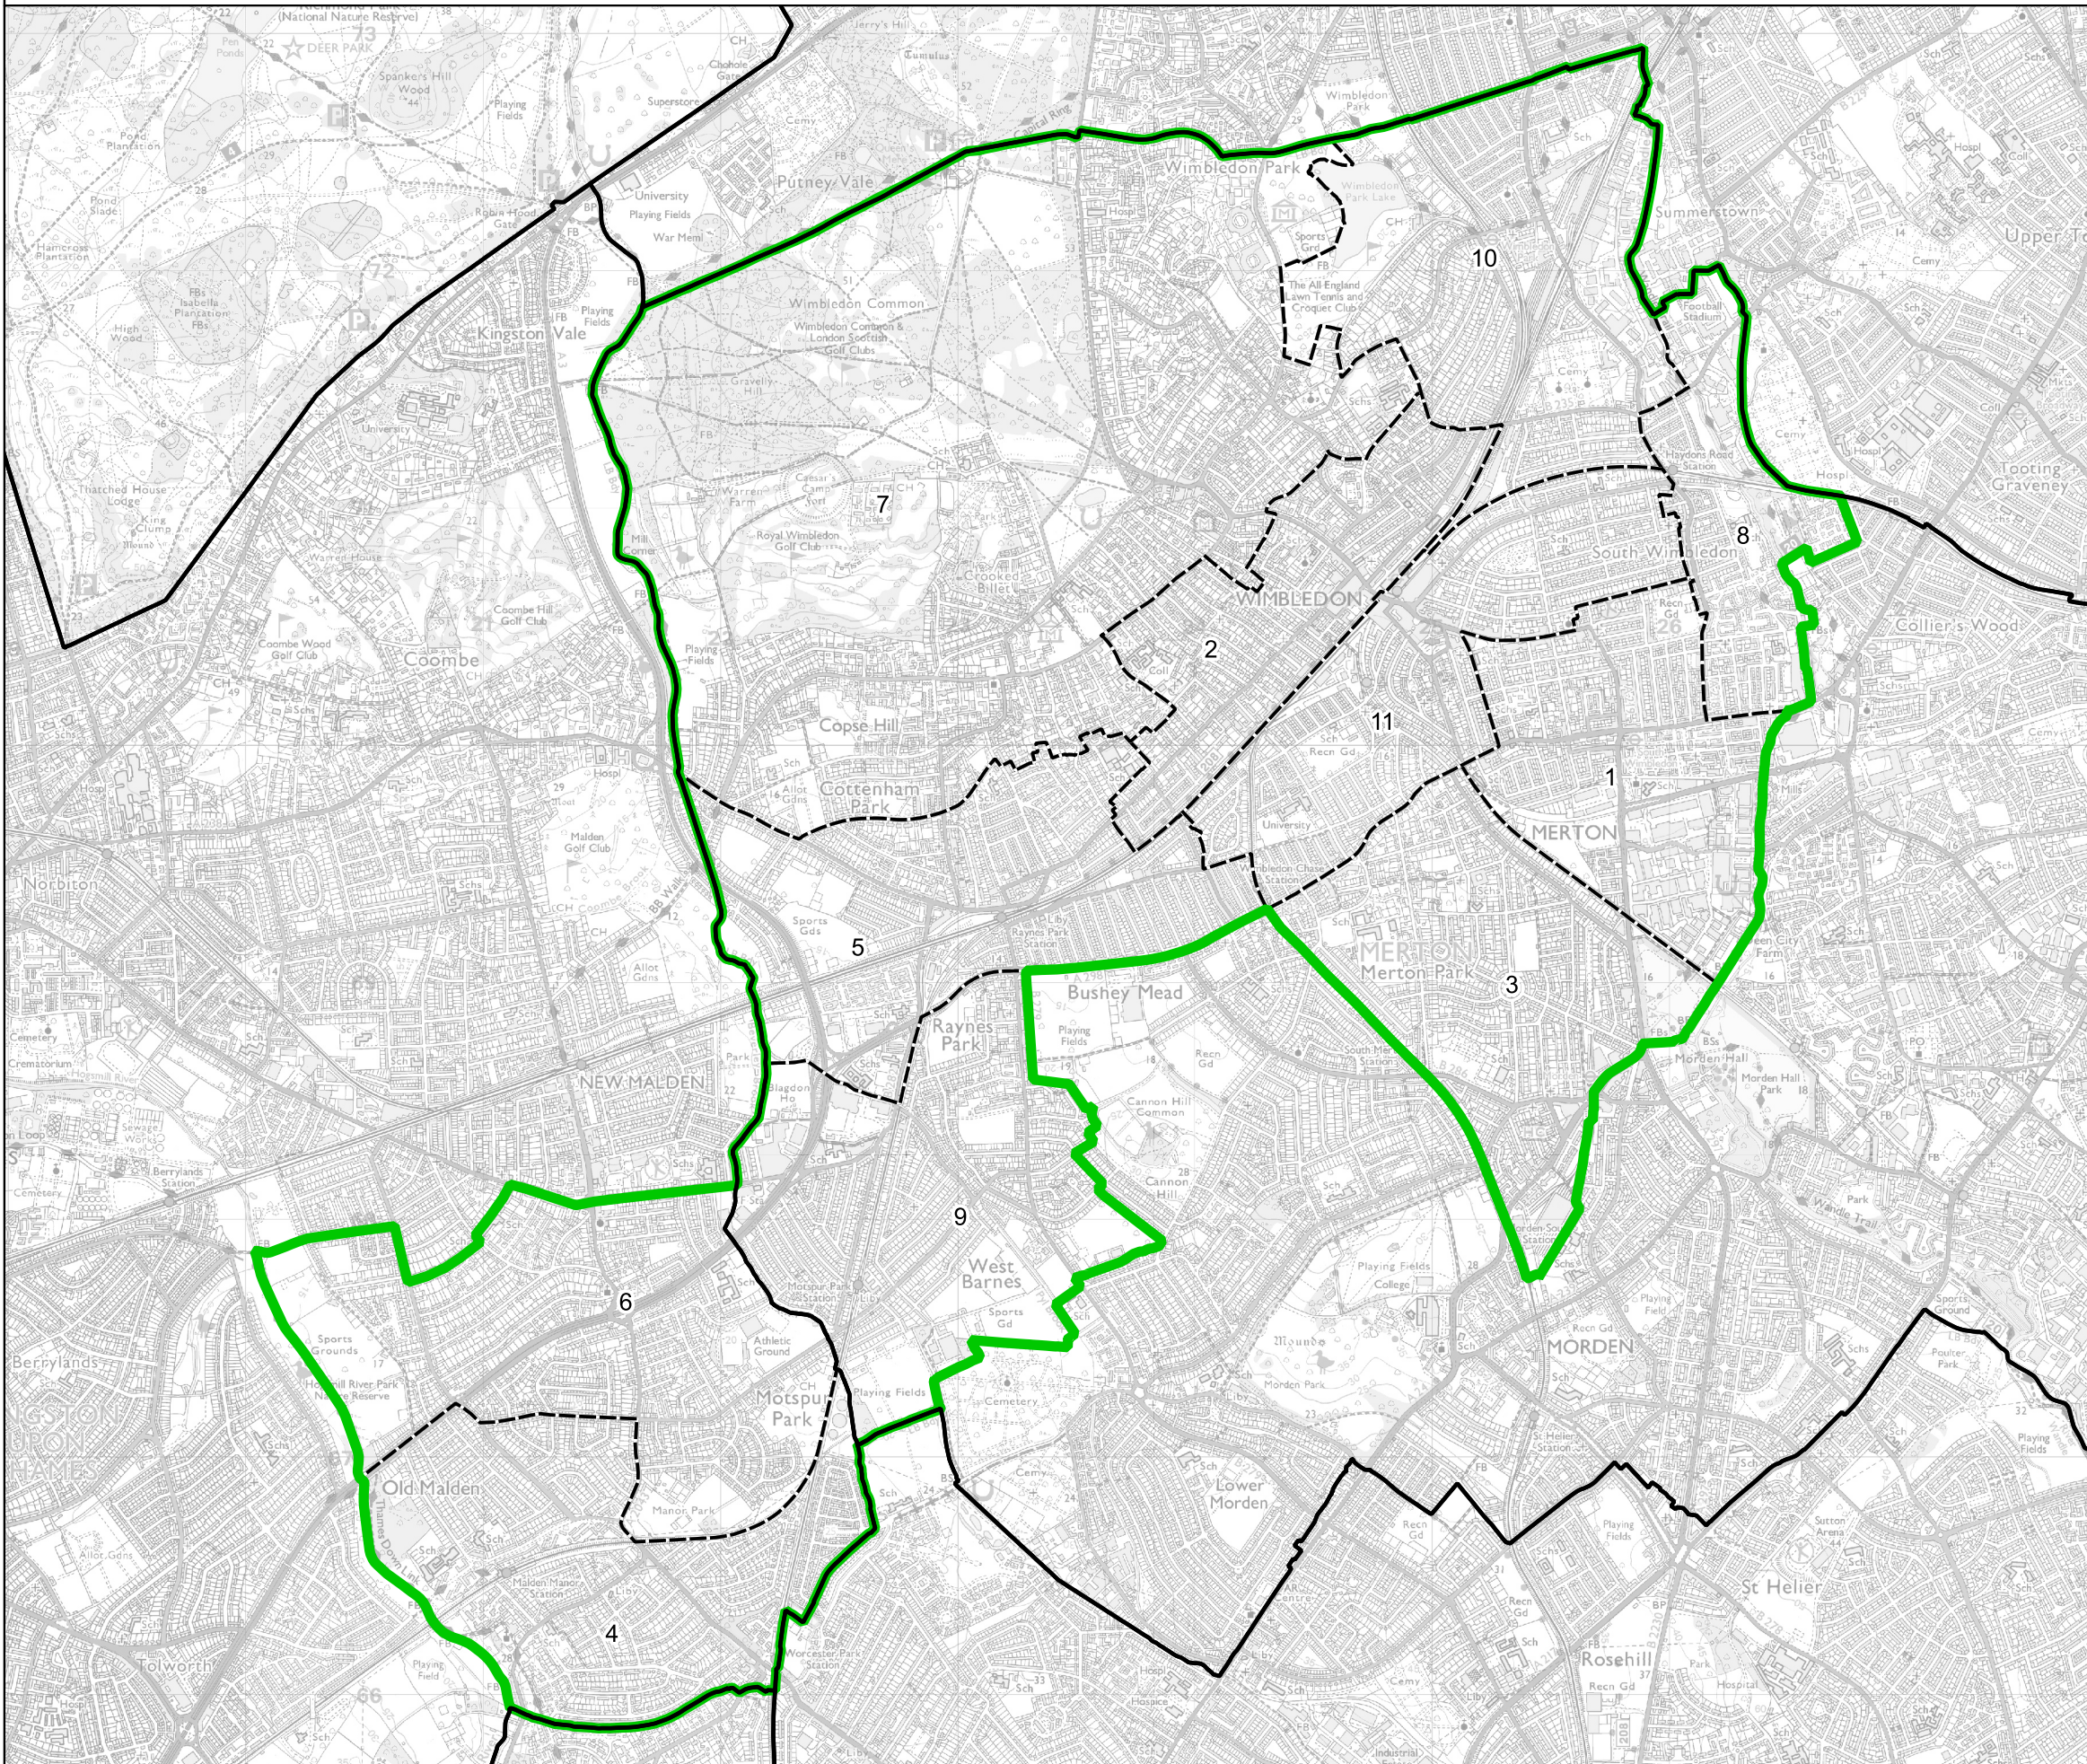

# Boundary Commission for England - Final Recommendations for the London Region

## Wimbledon Borough Constituency - Electorate 74,641

Wards:

- 1 Abbey
- 2 Hillside
- 3 Merton Park
- 4 Old Malden
- 5 Raynes Park
- 6 St. James
- 7 Village
- 8 Wandle
- 9 West Barnes
- 10 Wimbledon Park
- 11 Wimbledon Town & Dundonald

- Constituency
- Local Authorities
- Wards

0 0.4 0.8 km

© Crown copyright and database rights 2023 OS 100018289. You are permitted to use this data solely to enable you to respond to, or interact with, the organisation that provided you with the data. You are not permitted to copy, sub-licence, distribute or sell any of this data to third parties in any form. Third party rights to enforce the terms of this licence shall be reserved to OS.