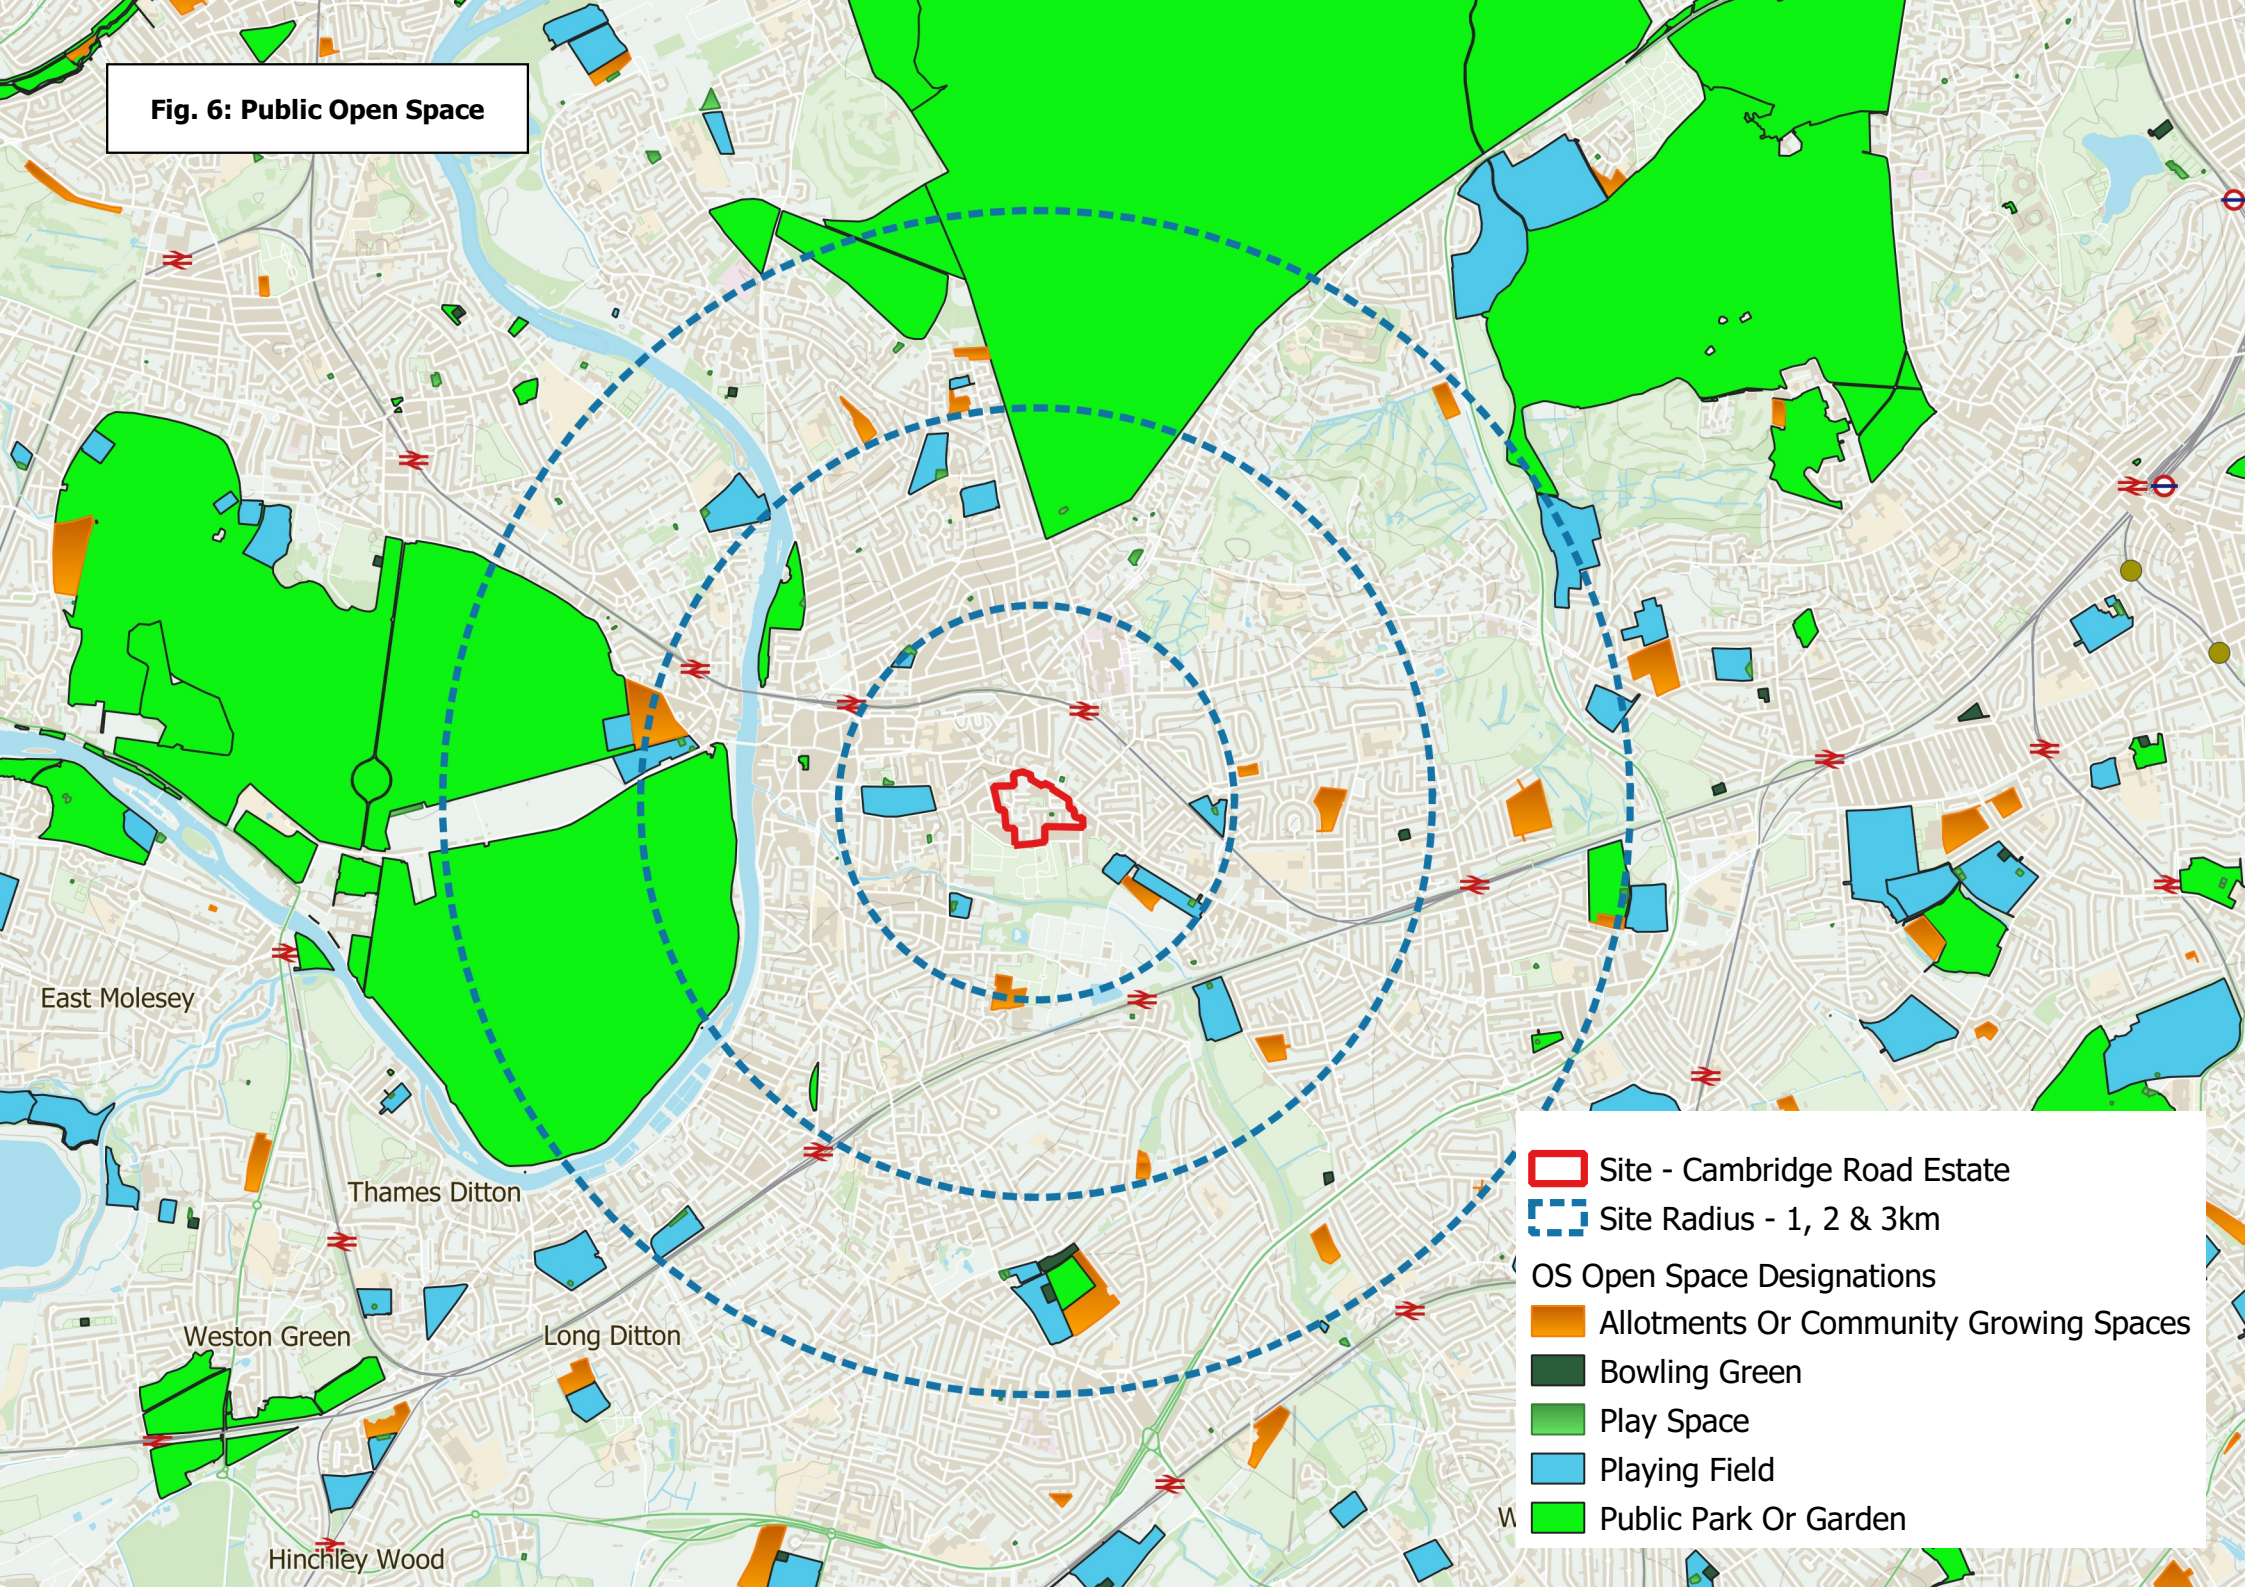

**Fig. 6: Public Open Space**

- Site - Cambridge Road Estate
- Site Radius - 1, 2 & 3km
- OS Open Space Designations
  - Allotments Or Community Growing Spaces
  - Bowling Green
  - Play Space
  - Playing Field
  - Public Park Or Garden