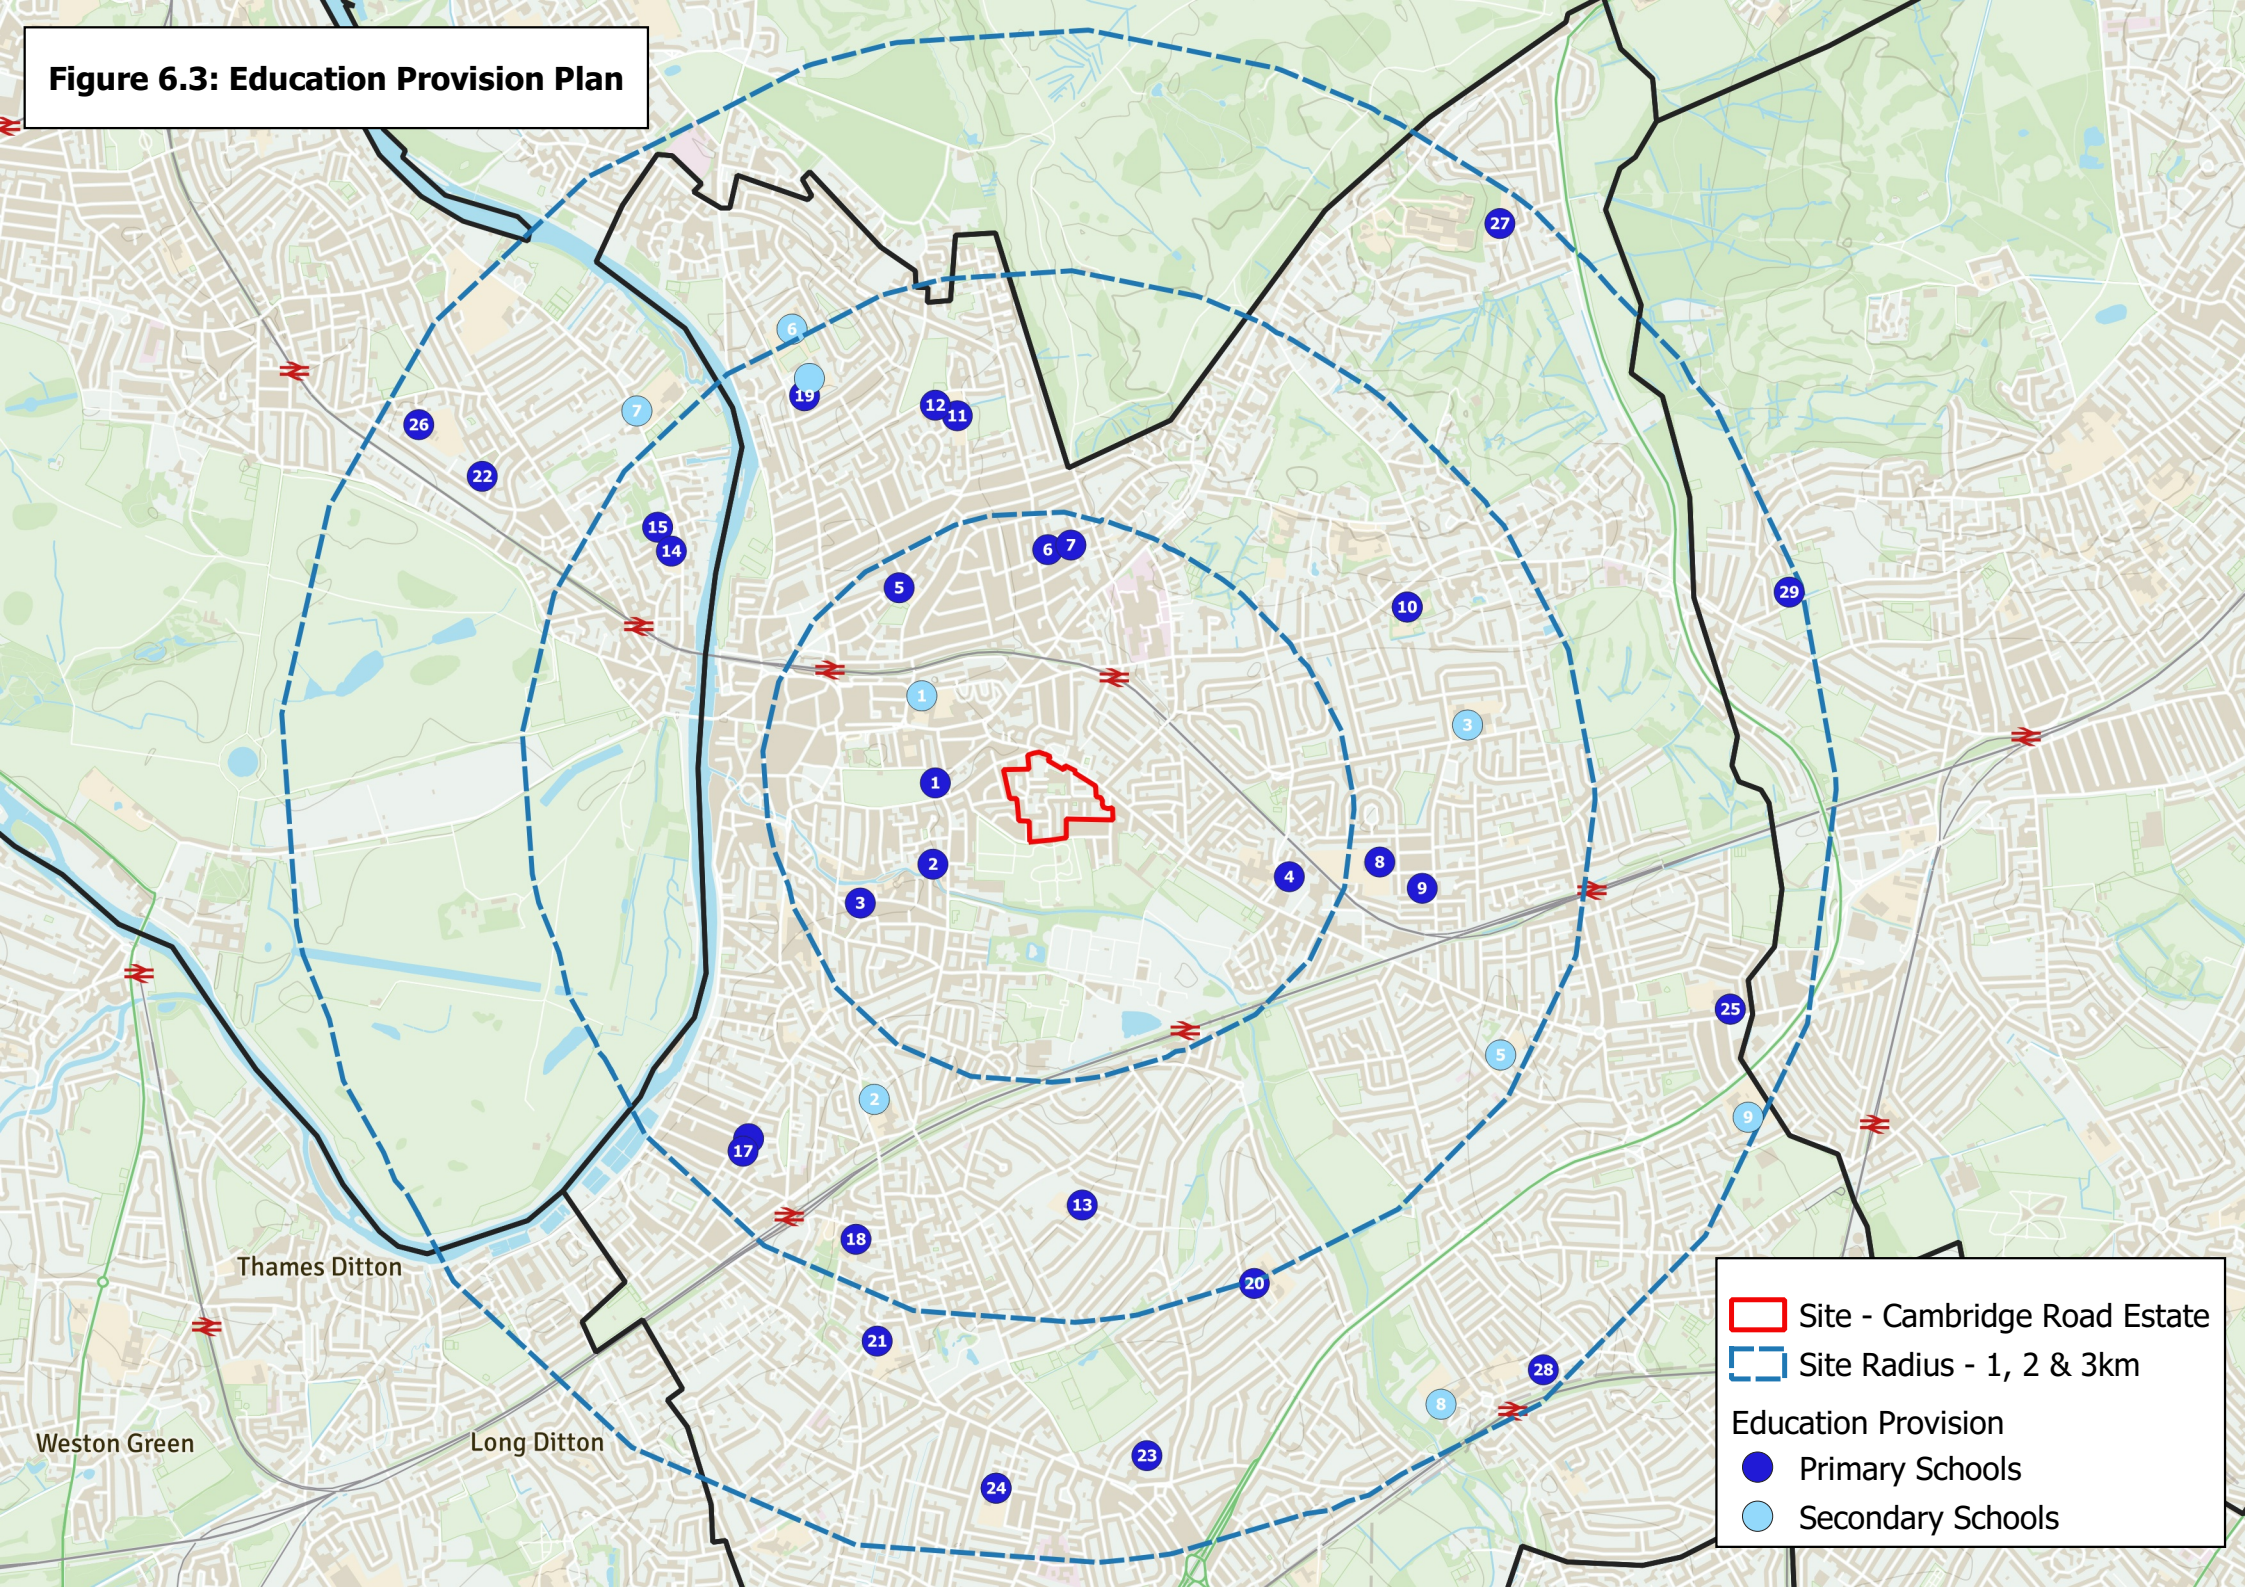

Figure 6.3: Education Provision Plan

 Site - Cambridge Road Estate

 Site Radius - 1, 2 & 3km

Education Provision

-  Primary Schools
-  Secondary Schools