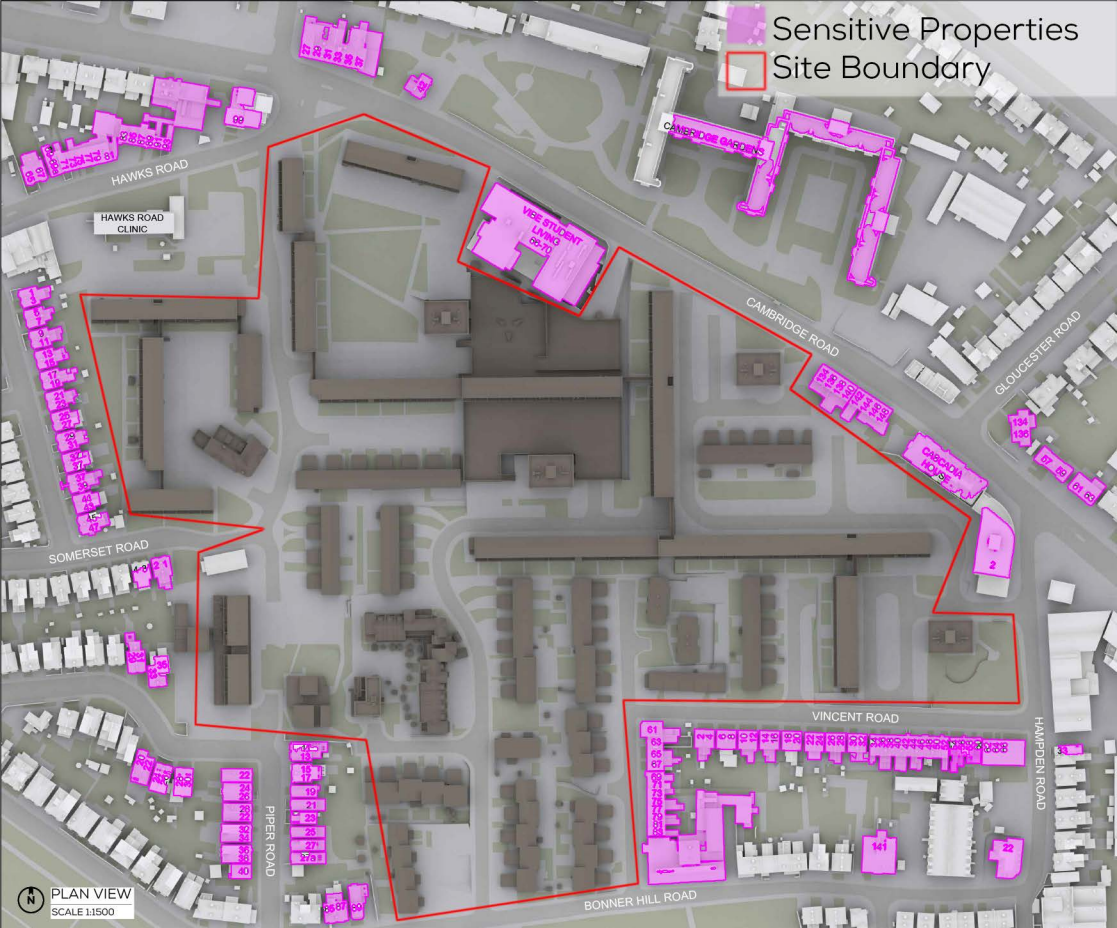

Sensitive Properties  
Site Boundary

PLAN VIEW  
SCALE 1:1500